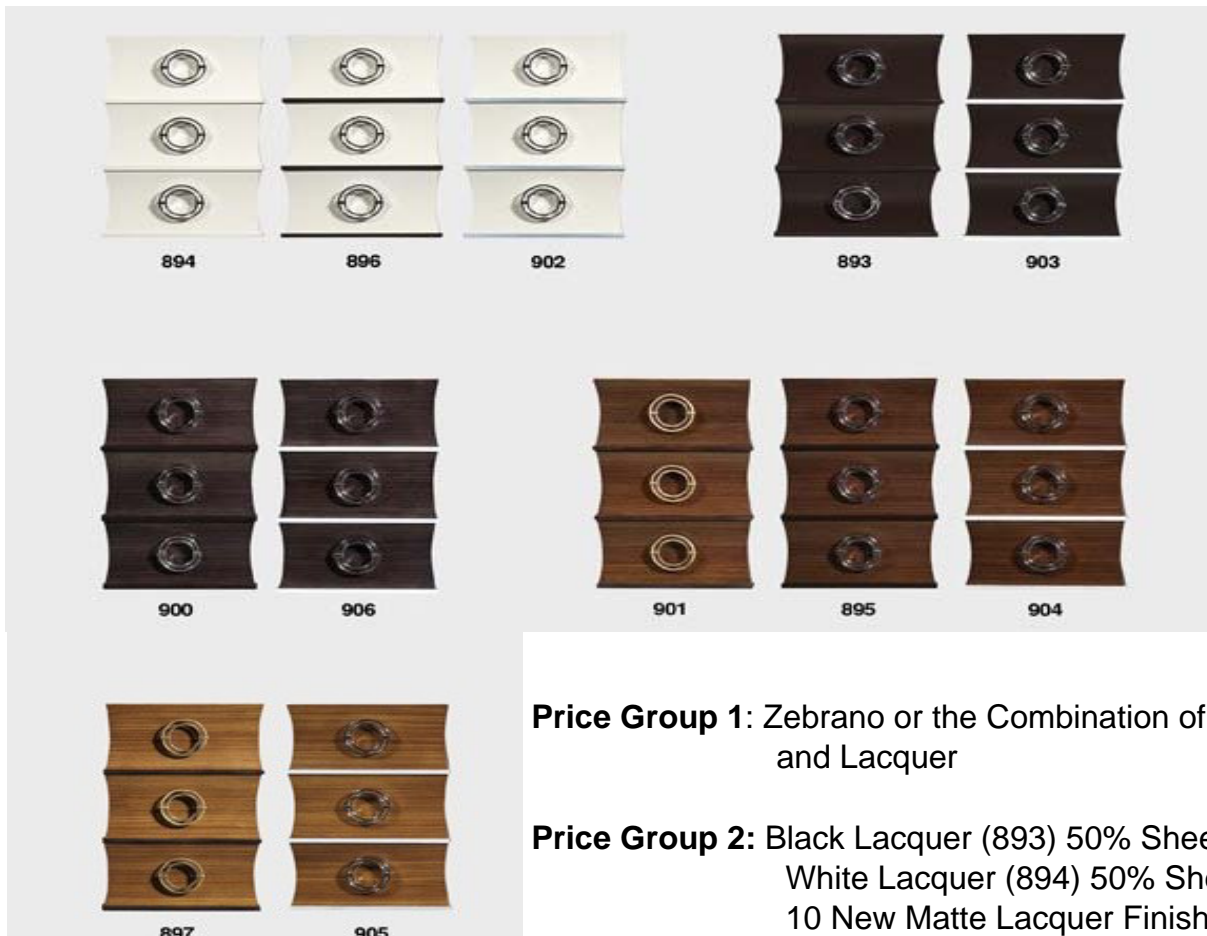

# Savoy I Collection

## FINISH COMBINATIONS

- 893 Black Lacquer\*
- 894 White Lacquer
- 896 White Lacquer w/ Black Lacquer\* Pinstripes
- 902 White Lacquer with Silver Leaf Pinstripes
- 903 Black Lacquer\* with Silver Leaf Pinstripes

- 895 Dark Zebrano with Black Lacquer\* Pinstripes
- 897 Medium Zebrano with Black Lacquer Pinstripes
- 900 Grey Zebrano with Black Lacquer\* Pinstripes
- 901 Dark Zebrano with Black Lacquer Pinstripes
- 904 Dark Zebrano with Silver Leaf Pinstripes
- 905 Medium Zebrano with Silver Leaf Pinstripes
- 906 Grey Zebrano with Silver Leaf Pinstripes

\* PLEASE NOTE-

The Black Lacquer finish is NOT a pure black color.  
Please view finish sample for reference.

**Price Group 1:** Zebrano or the Combination of Zebrano and Lacquer

**Price Group 2:** Black Lacquer (893) 50% Sheen  
White Lacquer (894) 50% Sheen  
10 New Matte Lacquer Finishes 5% Sheen