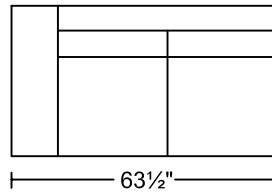

PRETORIO I 0031

Designed for KELVIN GIORMANI

4D

3D

2.5D

2D

1D

4RA/LAF

3RA/LAF

2.5RA/LAF

2RA/LAF

4LA/RAF

3LA/RAF

2.5LA/RAF

2LA/RAF

LXR/LAF