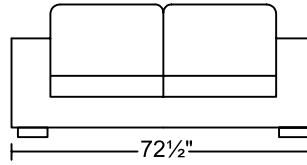

PRETORIO I 0031

Designed for KELVIN GIORMANI

4D

3D

2.5D

2D

1D

4RA/LAF

3RA/LAF

2.5RA/LAF

2RA/LAF

4LA/RAF

3LA/RAF

2.5LA/RAF

2LA/RAF

LXR/LAF