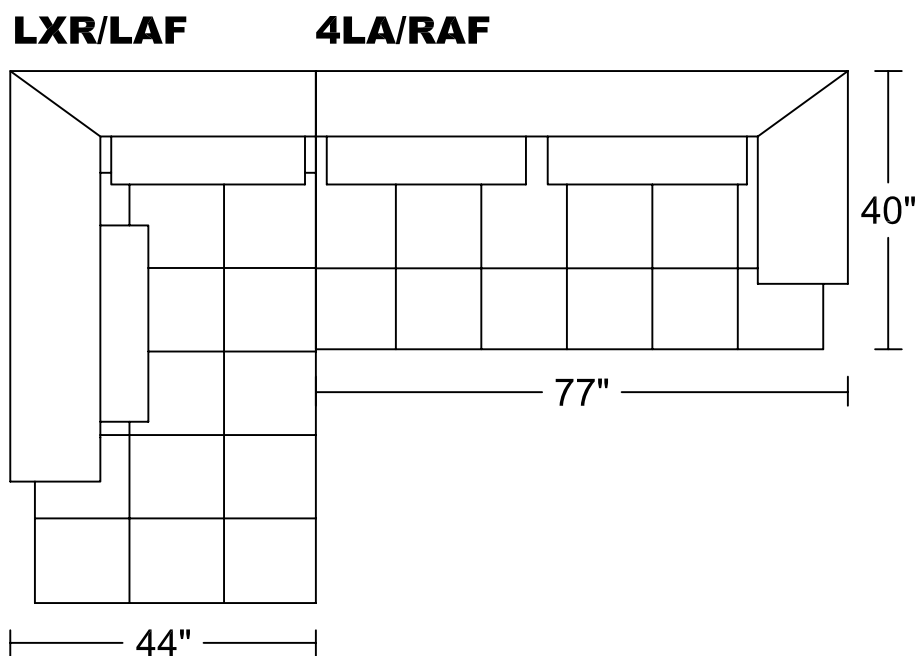

ISOLA II 0071 QUICK SHIP

Orvieto 9470

Designed for KELVIN GIORMANI

ST2

ST2

HR