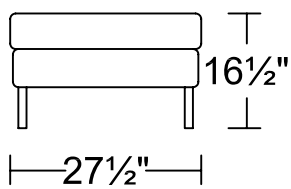

ISOLA II 0071 QUICK SHIP

Orvieto 9470

Designed for KELVIN GIORMANI

ST2

ST2

HR