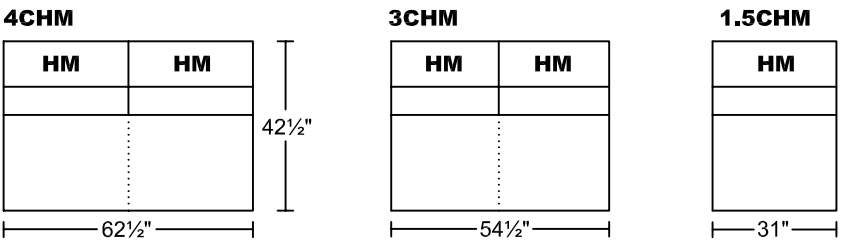

CASALINO III 0104

Designed for KELVIN GIORMANI

CASALINO III 0104

Designed for KELVIN GIORMANI