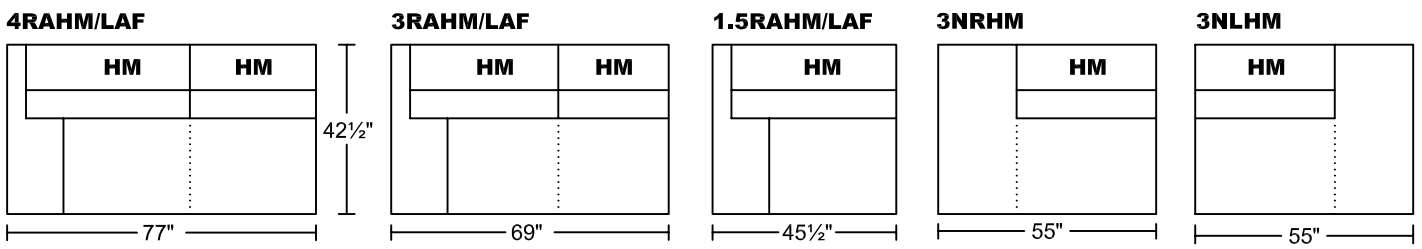

CASALINO III 0104

Designed for KELVIN GIORMANI

CASALINO III 0104

Designed for KELVIN GIORMANI