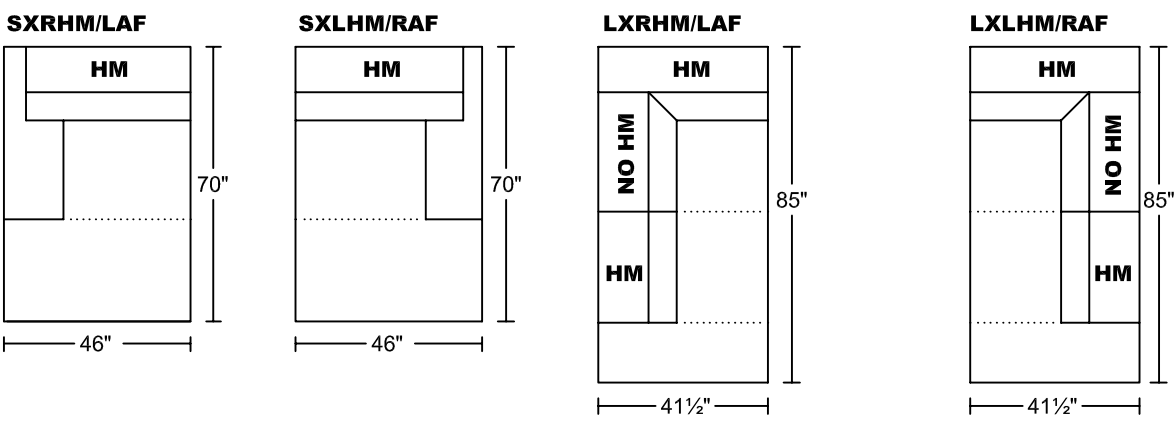

CASALINO III 0104

Designed for KELVIN GIORMANI

CASALINO III 0104

Designed for KELVIN GIORMANI