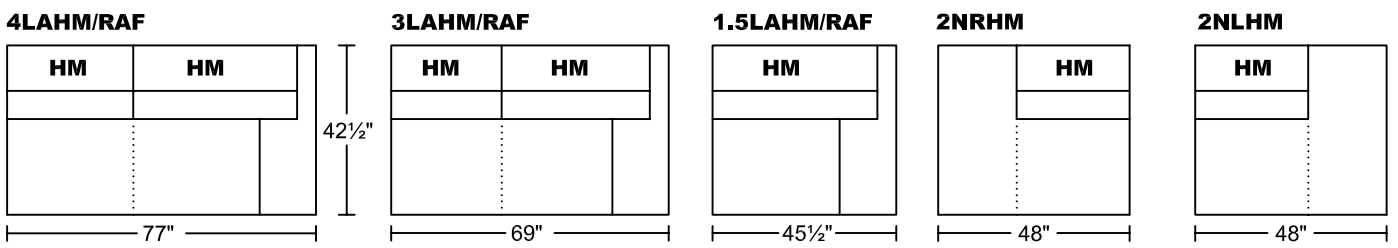

CASALINO III 0104

Designed for KELVIN GIORMANI

CASALINO III 0104

Designed for KELVIN GIORMANI