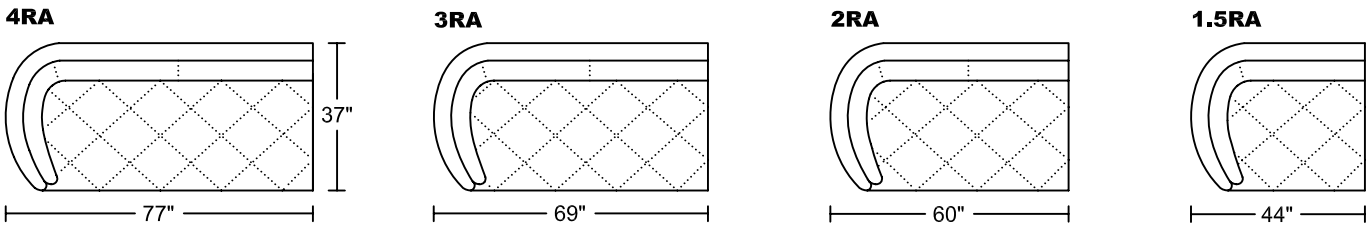

RUSCO II 0106

Designed for KELVIN GIORMANI

RUSCO II 0106
Designed for KELVIN GIORMANI

LXR

LXL

SXR

SXL

ST2

ST2

ST

ST

RT2

RT2

HR

CN

**STG2
STW2**