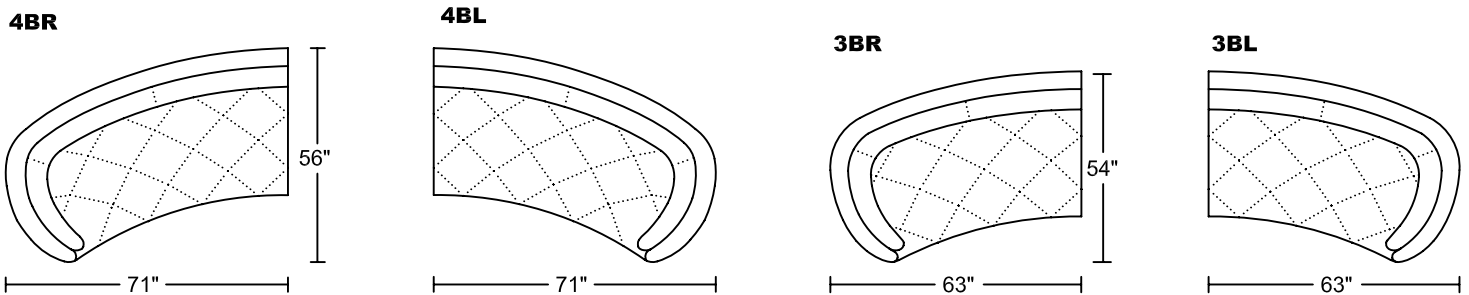

RUSCO II 0106

Designed for KELVIN GIORMANI

RUSCO II 0106
Designed for KELVIN GIORMANI

LXR

LXL

SXR

SXL

ST2

ST2

ST

ST

RT2

RT2

HR

CN

**STG2
STW2**