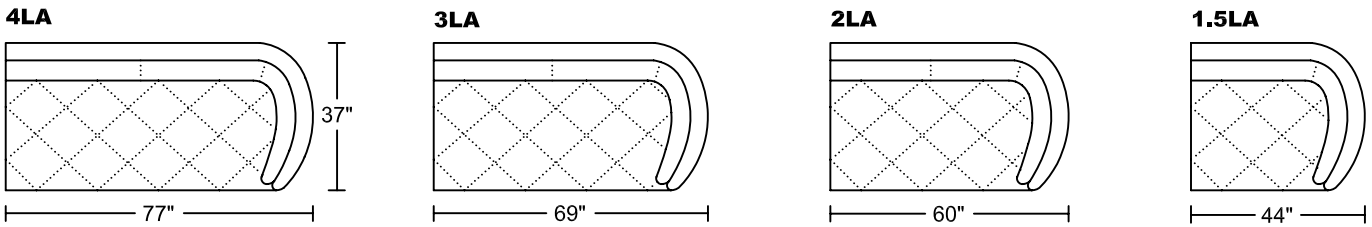

RUSCO II 0106

Designed for KELVIN GIORMANI

RUSCO II 0106
Designed for KELVIN GIORMANI

LXR

LXL

SXR

SXL

ST2

ST2

ST

ST

RT2

RT2

HR

CN

**STG2
STW2**