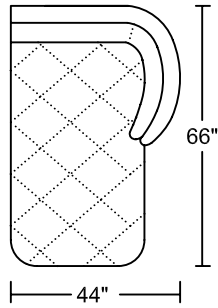

RUSCO II 0106

Designed for KELVIN GIORMANI

RUSCO II 0106
Designed for KELVIN GIORMANI

LXR

LXL

SXR

SXL

ST2

ST2

ST

ST

RT2

RT2

HR

CN

**STG2
STW2**