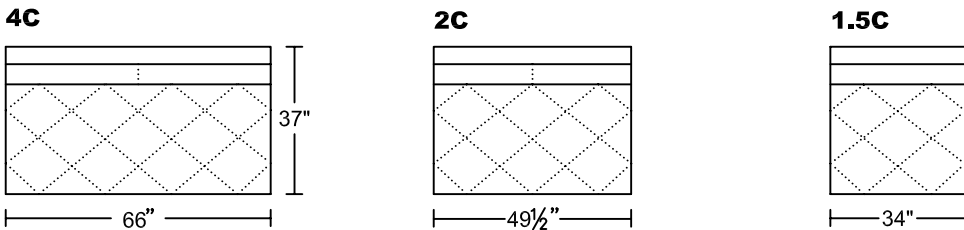

RUSCO II 0106

Designed for KELVIN GIORMANI

RUSCO II 0106
Designed for KELVIN GIORMANI

LXR

LXL

SXR

SXL

ST2

ST2

ST

ST

RT2

RT2

HR

CN

**STG2
STW2**