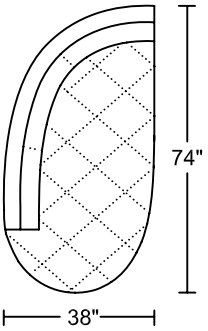

RUSCO II 0106

Designed for KELVIN GIORMANI

RUSCO II 0106
Designed for KELVIN GIORMANI

LXR

LXL

SXR

SXL

ST2

ST2

ST

ST

RT2

RT2

HR

CN

**STG2
STW2**