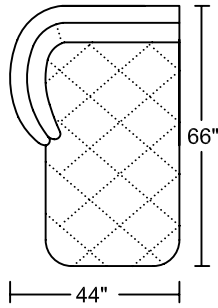

RUSCO II 0106

Designed for KELVIN GIORMANI

RUSCO II 0106
Designed for KELVIN GIORMANI

LXR

LXL

SXR

SXL

ST2

ST2

ST

ST

RT2

RT2

HR

CN

**STG2
STW2**