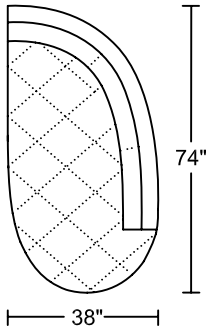

RUSCO II 0106

Designed for KELVIN GIORMANI

RUSCO II 0106
Designed for KELVIN GIORMANI

LXR

LXL

SXR

SXL

ST2

ST2

ST

ST

RT2

RT2

HR

CN

**STG2
STW2**