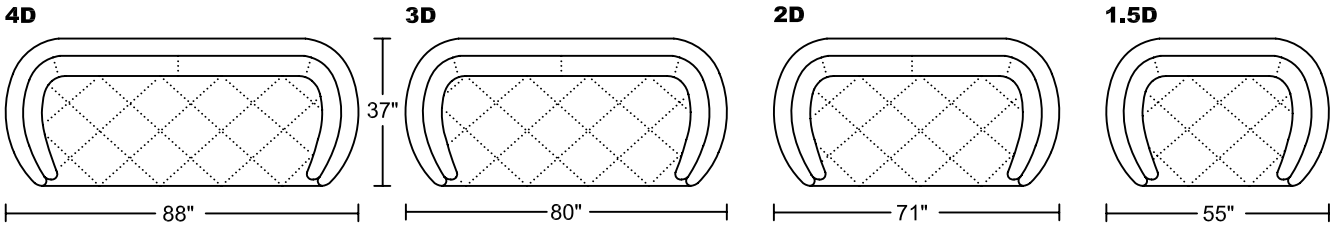

RUSCO II 0106

Designed for KELVIN GIORMANI

RUSCO II 0106
Designed for KELVIN GIORMANI

LXR

LXL

SXR

SXL

ST2

ST2

ST

ST

RT2

RT2

HR

CN

**STG2
STW2**