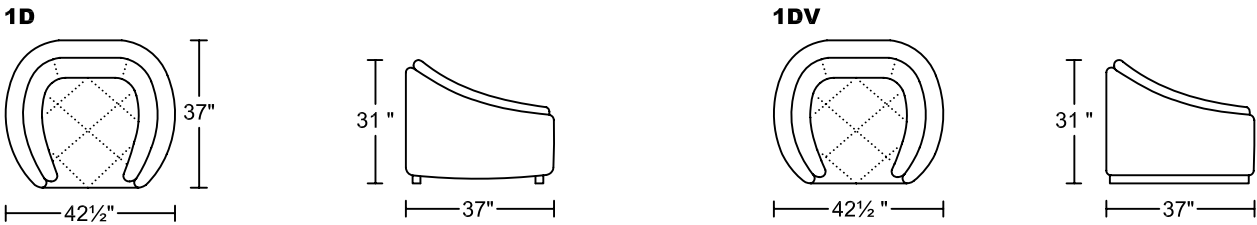

RUSCO II 0106

Designed for KELVIN GIORMANI

RUSCO II 0106
Designed for KELVIN GIORMANI

LXR

LXL

SXR

SXL

ST2

ST2

ST

ST

RT2

RT2

HR

CN

**STG2
STW2**