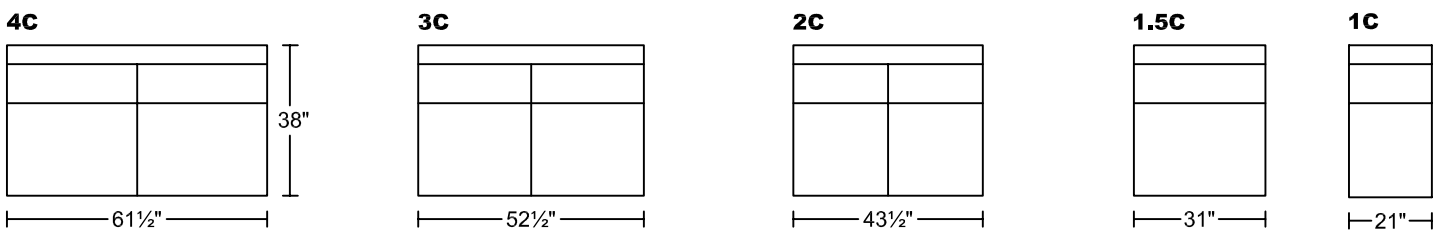

SENISE I 0115

Designed for KELVIN GIORMANI

SENISE I 0115
Designed for KELVIN GIORMANI