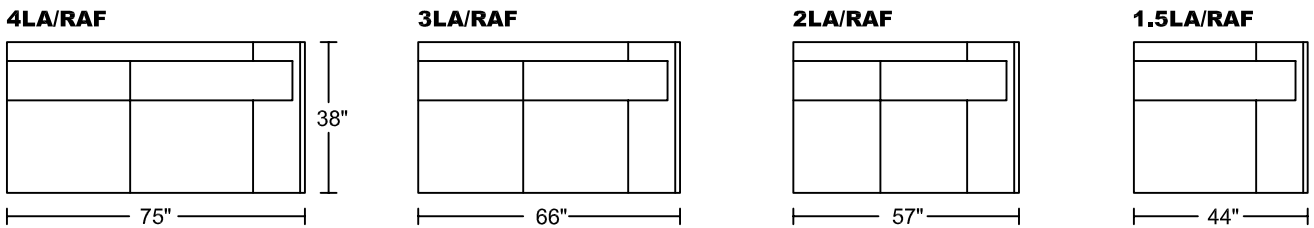

SENISE I 0115

Designed for KELVIN GIORMANI

SENISE I 0115
Designed for KELVIN GIORMANI