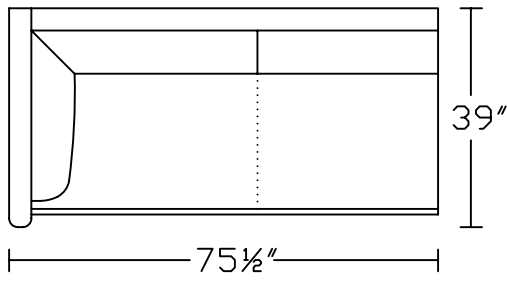

MASIO II 0124

Designed for KELVIN GIORMANI

4D

3D

2D

1.5D

1D

4RA