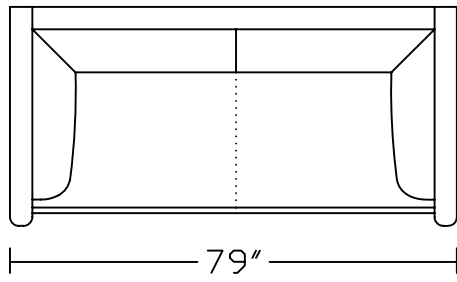

MASIO II 0124

Designed for KELVIN GIORMANI

4D

3D

2D

1.5D

1D

4RA