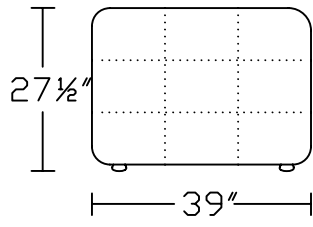

MASIO II 0124

Designed for KELVIN GIORMANI

4D

3D

2D

1.5D

1D

4RA