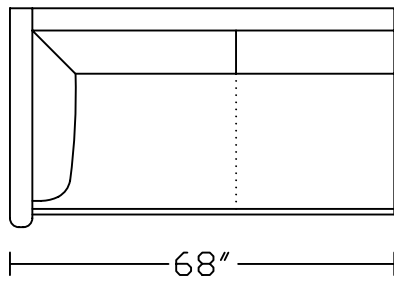

MASIO II 0124

Designed for KELVIN GIORMANI

3RA