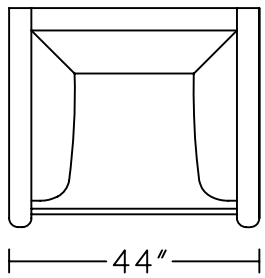

MASIO II 0124

Designed for KELVIN GIORMANI

4D

3D

2D

1.5D

1D

4RA