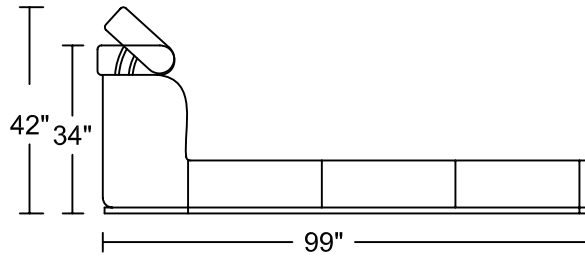

B001 QUICK SHIP
Orvieto 9497

Designed for KELVIN GIORMANI

EK

CK

Q