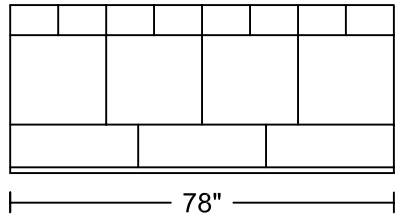

B001 QUICK SHIP
Orvieto 9497

Designed for KELVIN GIORMANI

EK

CK

Q