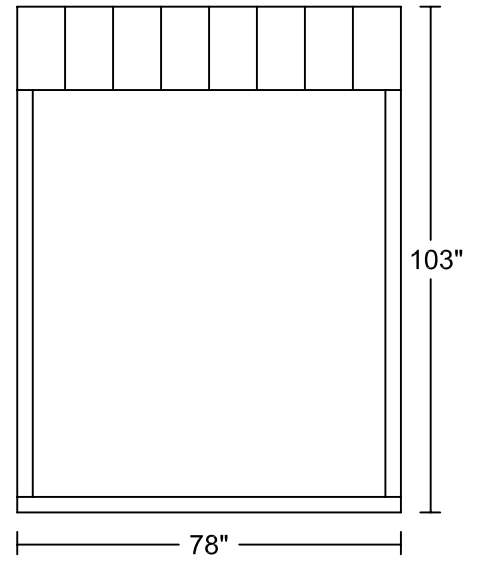

B001 QUICK SHIP
Orvieto 9497

Designed for KELVIN GIORMANI

EK

CK

Q