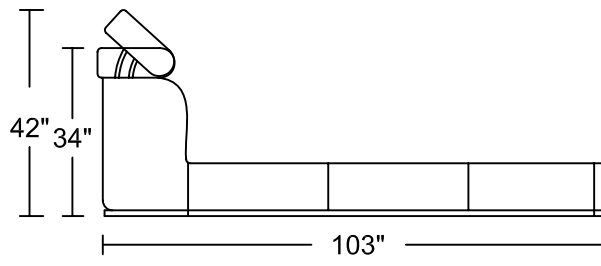

B001 QUICK SHIP
Orvieto 9497

Designed for KELVIN GIORMANI

EK

CK

Q