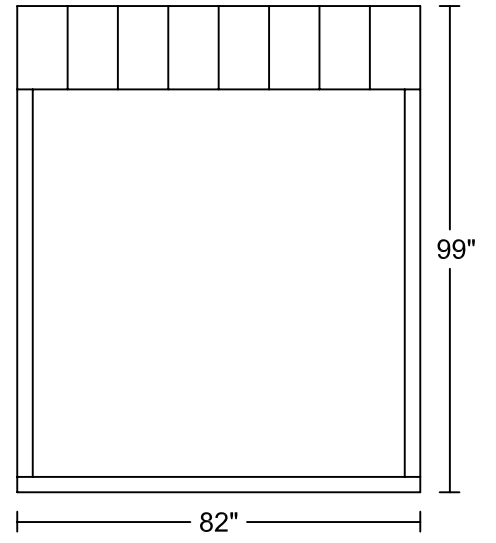

B001 QUICK SHIP
Orvieto 9497

Designed for KELVIN GIORMANI

EK

CK

Q