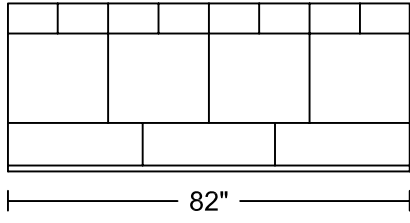

B001 QUICK SHIP
Orvieto 9497

Designed for KELVIN GIORMANI

EK

CK

Q