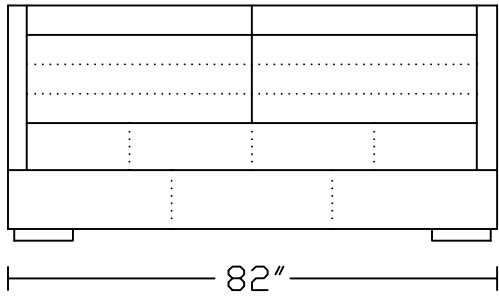

# LUXOR B002

Designed for KELVIN GIORMANI

**EK**

**Q**

**CK**