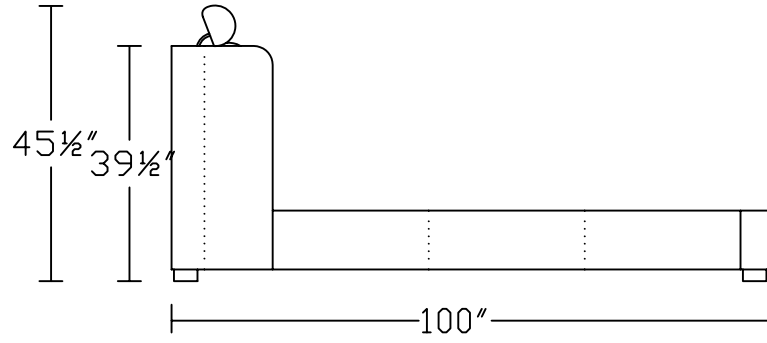

# LUXOR B002

Designed for KELVIN GIORMANI

**EK**

**Q**

**CK**