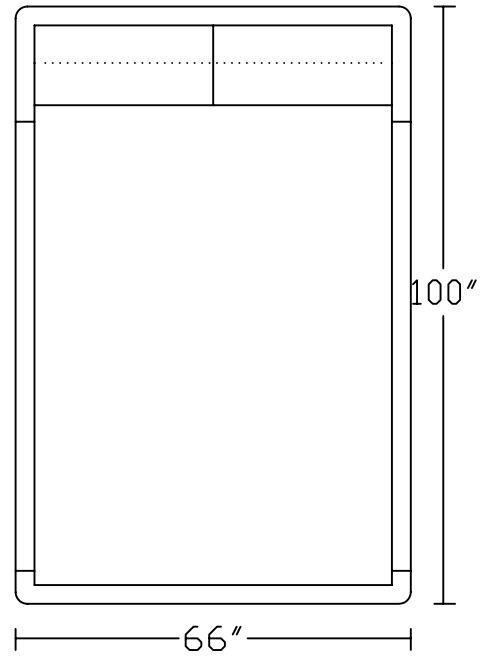

# LUXOR B002

Designed for KELVIN GIORMANI

**EK**

**Q**

**CK**