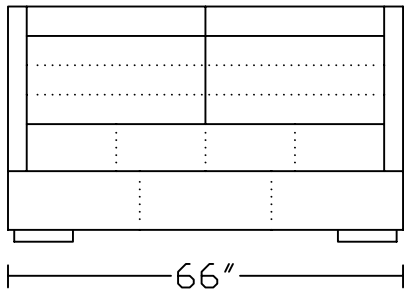

# LUXOR B002

Designed for KELVIN GIORMANI

**EK**

**Q**

**CK**