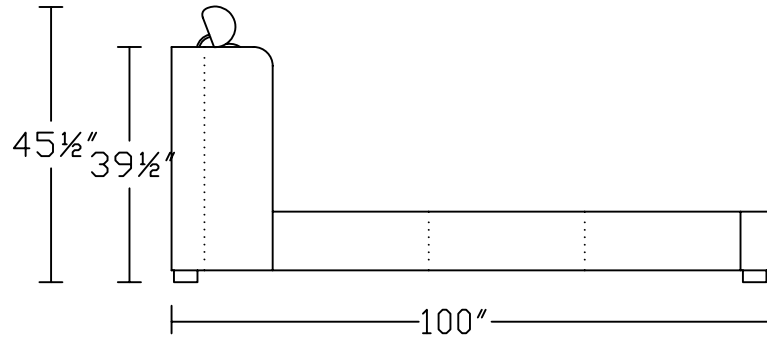

# LUXOR B002

Designed for KELVIN GIORMANI

**EK**

**Q**

**CK**