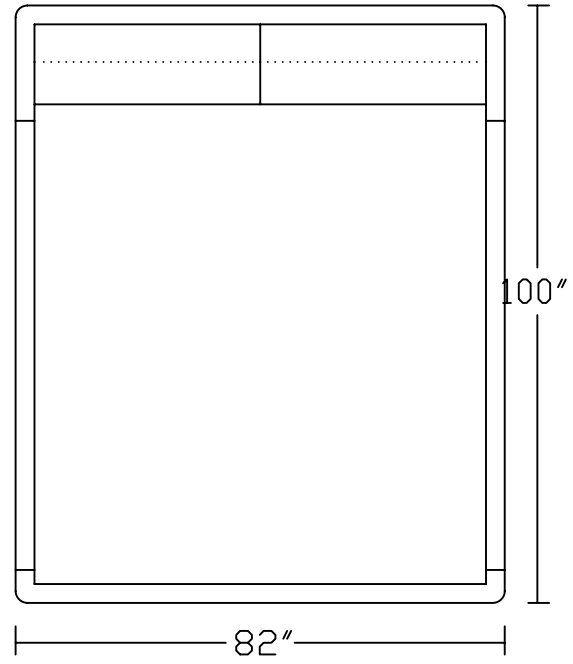

# LUXOR B002

Designed for KELVIN GIORMANI

**EK**

**Q**

**CK**