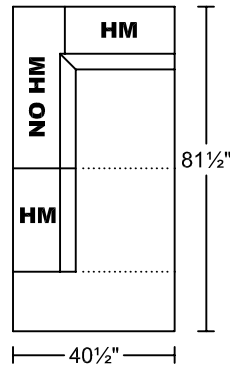

ALONTE III 0099

Designed for KELVIN GIORMANI

ALONTE III 0099

Designed for KELVIN GIORMANI

1.5RA/LAF(w/No Mechanism)
1.5RAHM/LAF

1.5LA/RAF(w/No Mechanism)
1.5LAHM/RAF

1.5C(w/No Mechanism)
1.5CHM

SXR/LAF(w/No Mechanism)
SXRHM/LAF

SXL/RAF(w/No Mechanism)
SXLHM/RAF

LXR/LAF(w/No Mechanism)
LXRHM/LAF

LXL/RAF(w/No Mechanism)
LXLHM/RAF

STG3
STW3

STG3
STW3

ST

ST

STG2
STW2