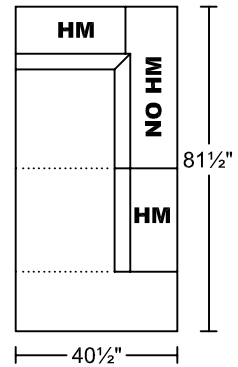

ALONTE III 0099

Designed for KELVIN GIORMANI

ALONTE III 0099

Designed for KELVIN GIORMANI

1.5RA/LAF(w/No Mechanism)
1.5RAHM/LAF

1.5LA/RAF(w/No Mechanism)
1.5LAHM/RAF

1.5C(w/No Mechanism)
1.5CHM

SXR/LAF(w/No Mechanism)
SXRHM/LAF

SXL/RAF(w/No Mechanism)
SXLHM/RAF

LXR/LAF(w/No Mechanism)
LXRHM/LAF

LXL/RAF(w/No Mechanism)
LXLHM/RAF

STG3
STW3

STG3
STW3

ST

ST

STG2
STW2