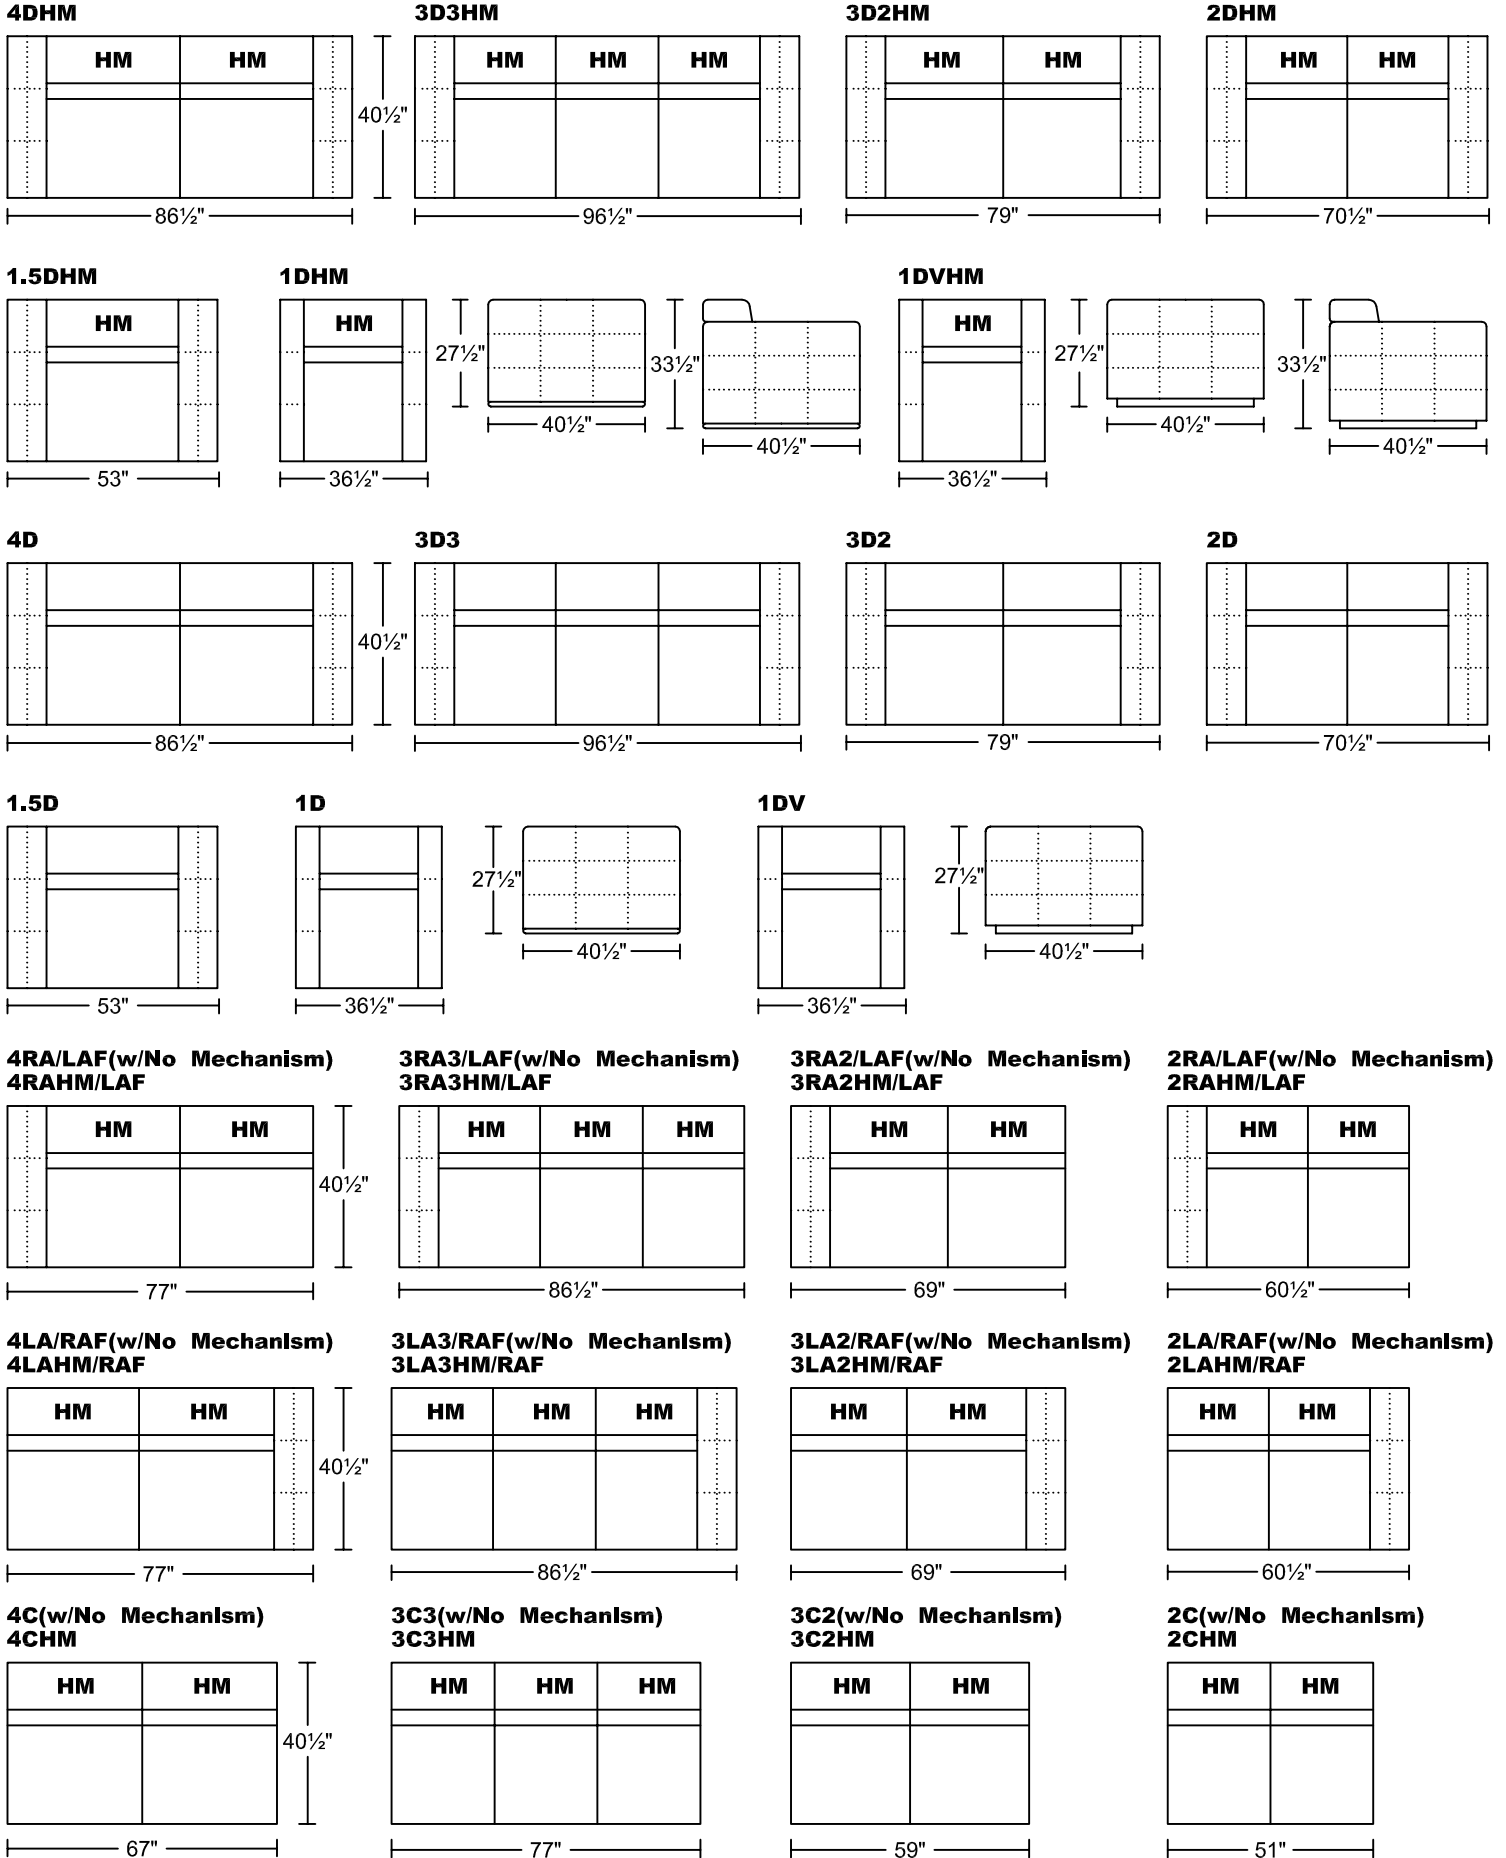

ALONTE III 0099

Designed for KELVIN GIORMANI

ALONTE III 0099

Designed for KELVIN GIORMANI

1.5RA/LAF(w/No Mechanism)
1.5RAHM/LAF

1.5LA/RAF(w/No Mechanism)
1.5LAHM/RAF

1.5C(w/No Mechanism)
1.5CHM

SXR/LAF(w/No Mechanism)
SXRHM/LAF

SXL/RAF(w/No Mechanism)
SXLHM/RAF

LXR/LAF(w/No Mechanism)
LXRHM/LAF

LXL/RAF(w/No Mechanism)
LXLHM/RAF

STG3
STW3

STG3
STW3

ST

ST

STG2
STW2