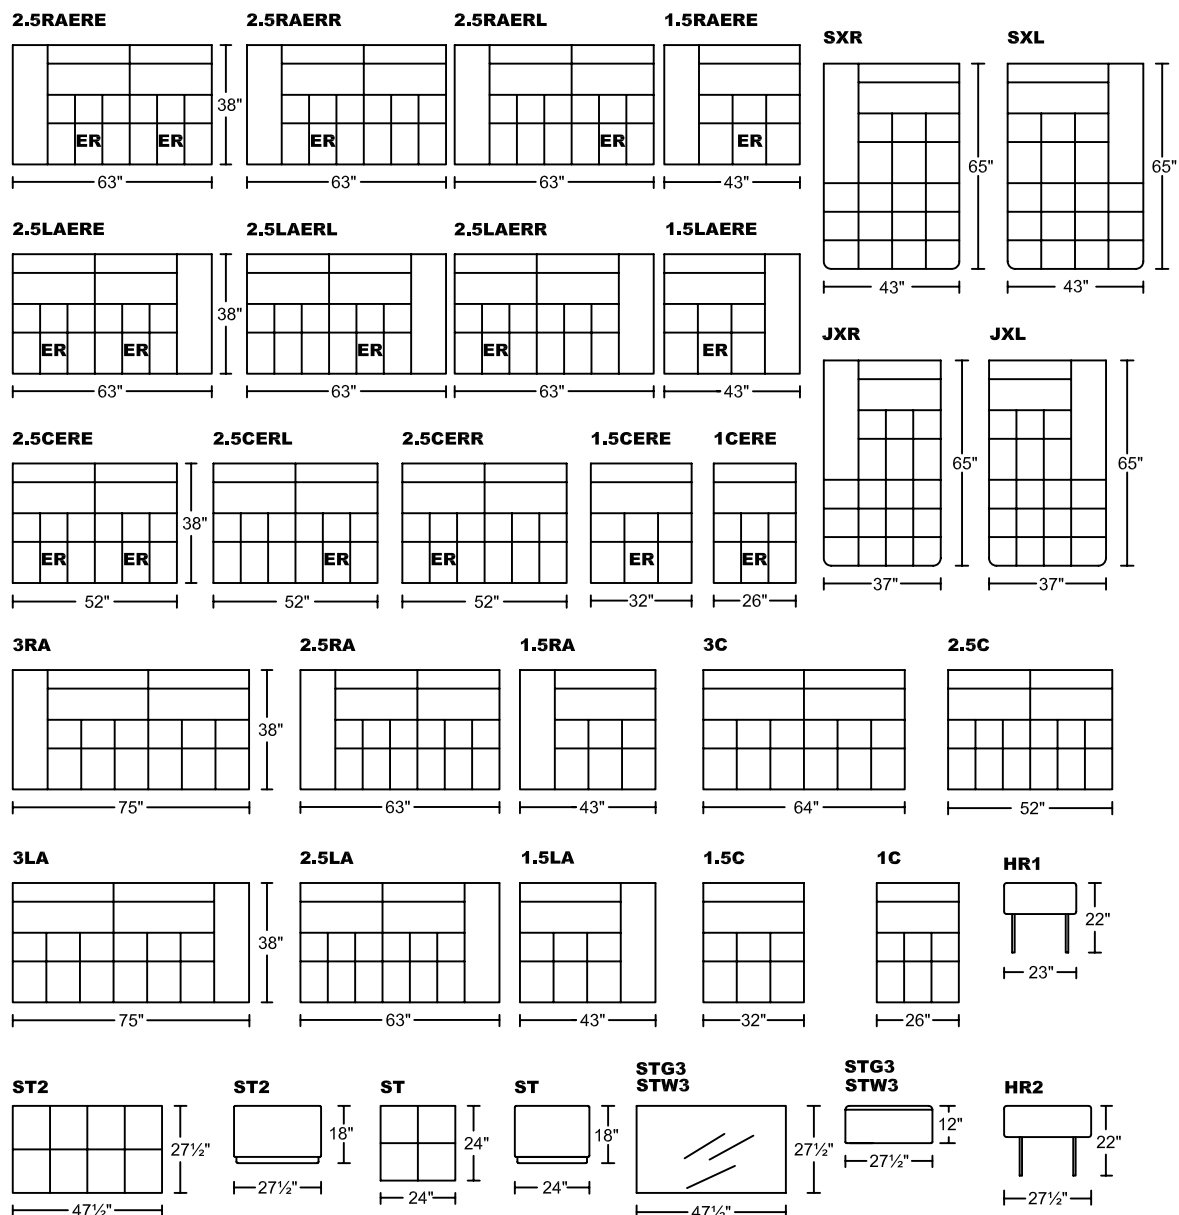

LEVICE III 0138V
Designed for KELVIN GIORMANI

Remark: 1. For those seats marked with "ER", recliner mechanism is included.
 2. The seats next to CNS cannot recline.

Remark: 1. For those seats marked with "ER", recliner mechanism is included.
 2. The seats next to CNS cannot recline.