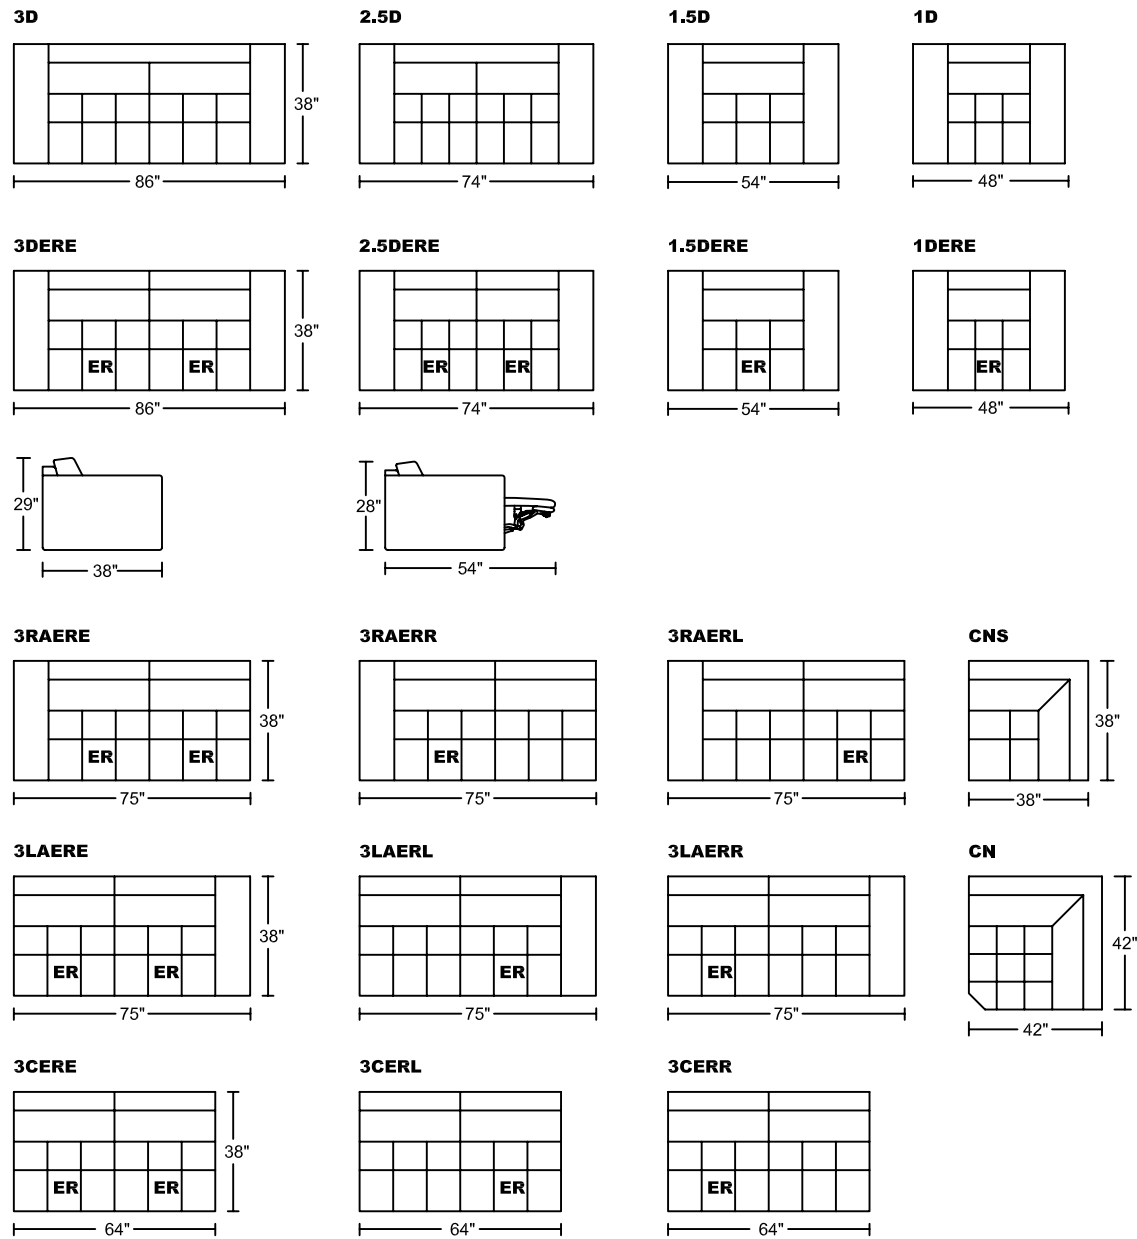

LEVICE III 0138V
Designed for KELVIN GIORMANI

Remark: 1. For those seats marked with "ER", recliner mechanism is included.
 2. The seats next to CNS cannot recline.

Remark: 1. For those seats marked with "ER", recliner mechanism is included.
 2. The seats next to CNS cannot recline.