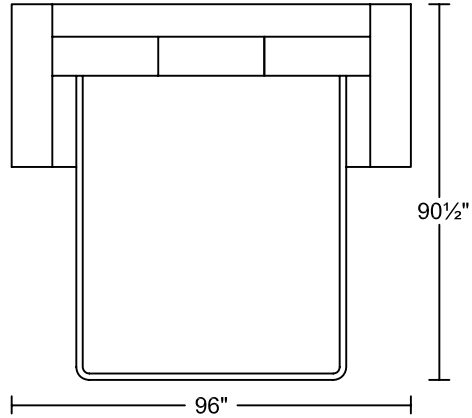

0077 Sleeper Sofa

Designed for KELVIN GIORMANI

4DBED

4DBED

4RABED/LAF

4RABED/LAF

SXR/LAF

4LABED/RAF