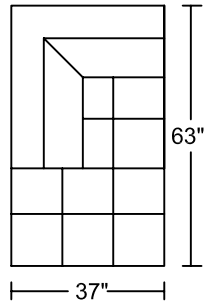

0077 Sleeper Sofa

Designed for KELVIN GIORMANI

4DBED

4DBED

4RABED/LAF

4RABED/LAF

SXR/LAF

4LABED/RAF