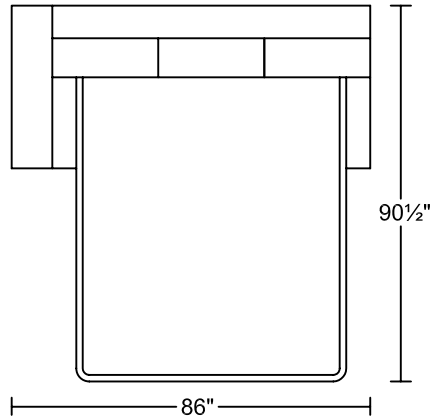

0077 Sleeper Sofa

Designed for KELVIN GIORMANI

4DBED

4DBED

4RABED/LAF

4RABED/LAF

SXR/LAF

4LABED/RAF