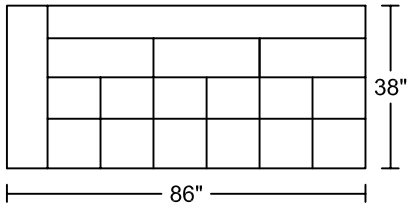

0077 Sleeper Sofa

Designed for KELVIN GIORMANI

4DBED

4DBED

4RABED/LAF

4RABED/LAF

SXR/LAF

4LABED/RAF