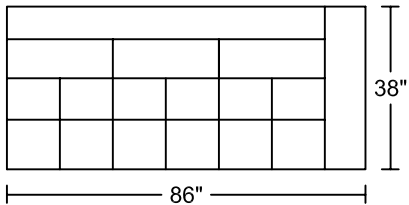

0077 Sleeper Sofa

Designed for KELVIN GIORMANI

4DBED

4DBED

4RABED/LAF

4RABED/LAF

SXR/LAF

4LABED/RAF