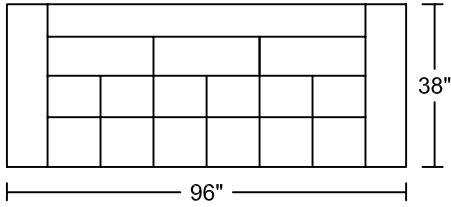

0077 Sleeper Sofa

Designed for KELVIN GIORMANI

4DBED

4DBED

4RABED/LAF

4RABED/LAF

SXR/LAF

4LABED/RAF