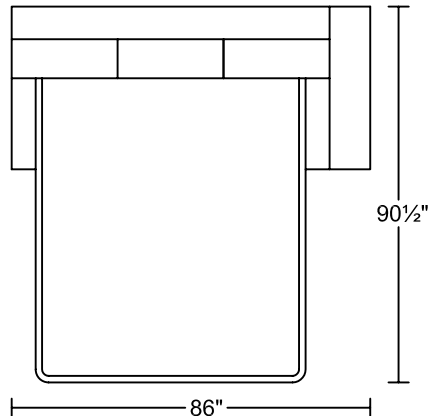

0077 Sleeper Sofa

Designed for KELVIN GIORMANI

4DBED

4DBED

4RABED/LAF

4RABED/LAF

SXR/LAF

4LABED/RAF

4LABED/RAF

SXL/RAF