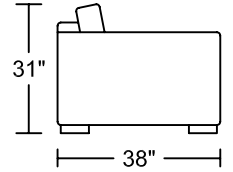

0077 Sleeper Sofa

Designed for KELVIN GIORMANI

4DBED

4DBED

4RABED/LAF

4RABED/LAF

SXR/LAF

4LABED/RAF