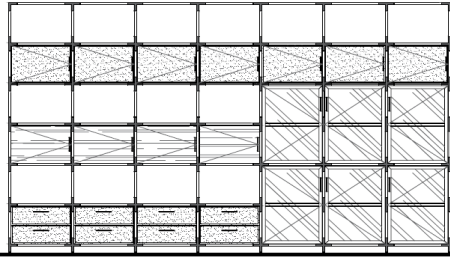

LIBRARY	Description		Dimensions in Inches			INFO SHEET
	Item No.	Finish	W	H	D	

SWISS Library - Composition #1

Metal Accents (Black Metal - #8 Gunmetal or HG Stainless Steel #4) & LED Lighting
10x Glass Doors, 7x Leather Front Doors, 8 Faux Leather (Como Only) Front Drawers, 15 Open Cavities

160 5/8"   98"   16 1/2"

SWISS-510/W	Walnut	0
SWISS-510/O	Oak	0