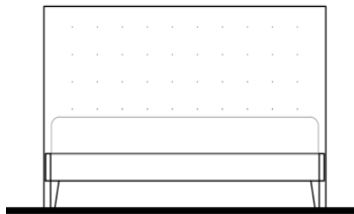

BEDS	Description		Dimensions in Inches			INFO SHEET
	Item No.	Finish	W	H	D	

RAJA Queen Size Bed

Upholstered Headboard
Headboard Trim/ Bedframe/ Feet in Wood

67 1/2"   38 1/2"   87 1/2"

FABRIC			
RAJA-599/W/F	Walnut		0
RAJA-599/O/F	Oak		0
RAJA-599/PW/F	Pyramid Walnut		0

LEATHER			
RAJA-599/W/L	Walnut		0
RAJA-599/O/L	Oak		0
RAJA-599/PW/L	Pyramid Walnut		0

RAJA King Size Bed

Upholstered Headboard
Headboard Trim/ Bedframe/ Feet in Wood

83"   38 1/2"   87 1/2"

FABRIC			
RAJA-600/W/F	Walnut		0
RAJA-600/O/F	Oak		0
RAJA-600/PW/F	Pyramid Walnut		0

LEATHER			
RAJA-600/W/L	Walnut		0
RAJA-600/O/L	Oak		0
RAJA-600/PW/L	Pyramid Walnut		0

RAJA California King Size Bed

Upholstered Headboard
Headboard Trim/ Bedframe/ Feet in Wood

79"   38 1/2"   91 1/2"

FABRIC			
RAJA-601/W/F	Walnut		0
RAJA-601/O/F	Oak		0
RAJA-601/PW/F	Pyramid Walnut		0

LEATHER			
RAJA-601/W/L	Walnut		0
RAJA-601/O/L	Oak		0
RAJA-601/PW/L	Pyramid Walnut		0