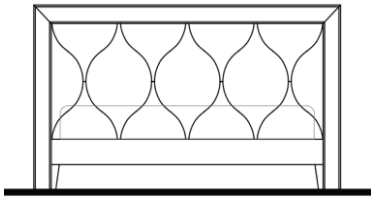

BEDS	Description		Dimensions in Inches			INFO SHEET
	Item No.	Finish	W	H	D	

TULIP Queen Size Bed

Upholstered Headboard

Headboard Trim& Accent /Bedframe / Feet in Wood

73 1/2"   43 1/2"   82 1/2"

FABRIC

TULI-599/W/F	Walnut	0
TULI-599/O/F	Oak	0

LEATHER

TULI-599/W/L	Walnut	0
TULI-599/O/L	Oak	0

TULIP King Size Bed

Upholstered Headboard

Headboard Trim& Accent /Bedframe / Feet in Wood

89 1/2"   43 1/2"   82 1/2"

FABRIC

TULI-600/W/F	Walnut	0
TULI-600/O/F	Oak	0

LEATHER

TULI-600/W/L	Walnut	0
TULI-600/O/L	Oak	0

TULIP California King Size Bed

Upholstered Headboard

Headboard Trim& Accent /Bedframe / Feet in Wood

85 1/2"   43 1/2"   87"

FABRIC

TULI-601/W/F	Walnut	0
TULI-601/O/F	Oak	0

LEATHER

TULI-601/W/L	Walnut	0
TULI-601/O/L	Oak	0