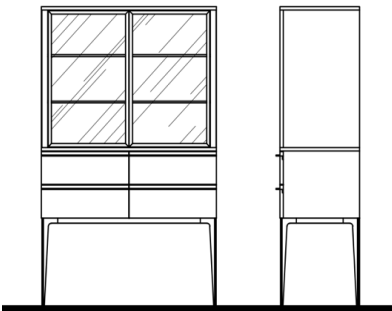

CHARM Cabinet

Lacquer Case w/ Aluminum Legs (Brass Color Only)
2x Doors, 4x Drawers & Interior Glass Shelves

43 1/2"   67"   19 1/2"

CHAR-400/S	Sapelle Interior Only	0
CHAR-400/W	Walnut Interior Only	0
CHAR-400/O	Oak Interior Only	0
CHAR-400/PW	Pyramid Walnut Interior Only	0

TEXTURED CASE

Wood Case w/ Metal Legs

CHAR-401/S	Sapelle	0
CHAR-401/W	Walnut	0
CHAR-401/O	Oak	0
CHAR-401/PW	Pyramid Walnut	0