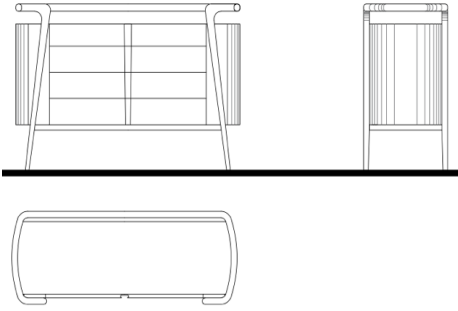

NIGHTSTAND, DRESSER & TALL CHEST

Description		Dimesions in Inches			INFO SHEET
Item No.	Finish	W	H	D	

VERSUS Dresser
5x Drawers

53"   36"   19 1/2"

VERS-700/W	Ceramic Top w/ Walnut	0
VERS-700/O	Ceramic Top w/ Oak	0
VERS-701/W	Marble Top w/ Walnut	0
VERS-701/O	Marble Top w/ Oak	0

ALEXANDER BLACK, AGORA BEIGE OR OLIVE AVANGARDE ARE THE ONLY MARBLE OPTIONS