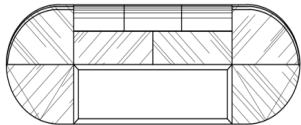

ARIA Desk

Metal Legs & Accents, Upholstered Leather Top Pad (Only Mobi Leathers - No Mastrotto)
3x Storage Compartments on Desk Top & Wire Management
1x Drawer & 2x Doors

61"   34"   25"

ARIA-500/W	Walnut	0
ARIA-500/O	Oak	0
ARIA-500/PW	Pyramid Walnut	0

ARIA Executive Desk

Metal Legs & Accents, Upholstered Leather Top Pad (Only Mobi Leathers - No Mastrotto)
3x Storage Compartments on Desk Top & Wire Management
8x Drawers

98 1/2"   34"   35 1/2"

ARIA-501/W	Walnut	0
ARIA-501/O	Oak	0
ARIA-501/PW	Pyramid Walnut	0