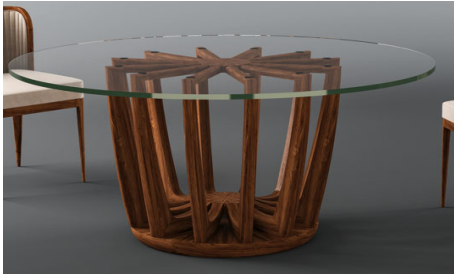

DINING TABLE	Description		Dimensions in Inches			INFO SHEET
	Item No.	Finish	W	H	D	

TROPICANA Round Dining Table

Glass Top 15mm Thick

70 7/8"   30"   70 7/8"

TROP-205/W	Walnut	0
TROP-205/O	Oak	0

63"   30"   63"

TROP-205/W	Walnut	0
TROP-205/O	Oak	0

VALENCIA Dining Table

86 5/8"   30"   41 3/8"

1x 19 5/8" Center Extension

VALE-200/W	Walnut	0
VALE-200/O	Oak	0
VALE-200/PW	Pyramid Walnut	0