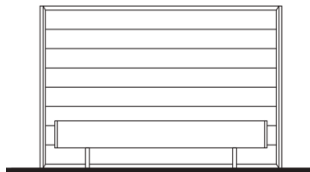

BEDS	Description		Dimensions in Inches			INFO SHEET
	Item No.	Finish	W	H	D	

TOULON Queen Size Bed

Upholstered Headboard
Headboard Trim /Bedframe in Wood

71 1/2"   47"   82 1/2"

FABRIC				
TOUL-599/W/F	Walnut			0
TOUL-599/O/F	Oak			0
LEATHER				
TOUL-599/W/L	Walnut			0
TOUL-599/O/L	Oak			0

TOULON King Size Bed

Upholstered Headboard/ Bedframe
Wood Plinth

87 1/2"   47"   82 1/2"

FABRIC				
TOUL-600/W/F	Walnut			0
TOUL-600/O/F	Oak			0
LEATHER				
TOUL-600/W/L	Walnut			0
TOUL-600/O/L	Oak			0

TOULON California King Size Bed

Upholstered Headboard/ Bedframe
Wood Plinth

83 1/2"   47"   87"

FABRIC				
TOUL-601/W/F	Walnut			0
TOUL-601/O/F	Oak			0
LEATHER				
TOUL-601/W/L	Walnut			0
TOUL-601/O/L	Oak			0