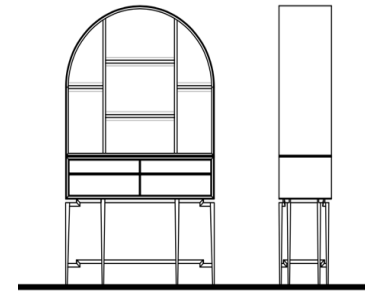

NIKEA Showcase Cabinet

Wood Case, Upholstered Fabric Back & Lacquer Drawers
Metal Legs & Hardware
4 Drawers, 4x Shelves & LED Lighting

45"   63"   16"

NIKE-401/W	Walnut	0
NIKE-401/O	Oak	0

UPCHARGE	Wood Drawer Fronts (No Lacquer)	0