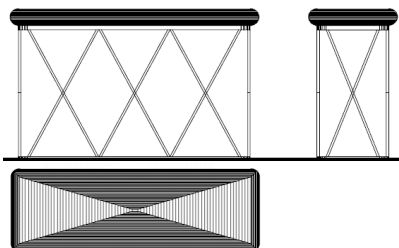

MARIMBA Console

Metal Legs & Glass Top

59"   35 1/2"   19 5/8"

MARI-150/L	Lacquer	0