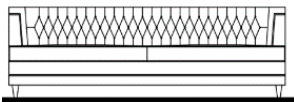

LEATHER

BOST-915/W/L	Walnut	0
BOST-915/O/L	Oak	0