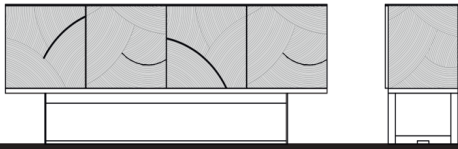

TEXTURED CASE & TOP