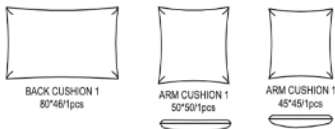

MANHATTAN Corner Module

Slatted Panel/ Frame (Black Slats)
Wood Legs

38"   31 1/2"   38"

FABRIC			
MANH-954/W/F1	Fabric w/ Fabric Back & Walnut Legs		0
MANH-954/W/F2	Fabric w/ Walnut Back & Legs		0
MANH-954/O/F1	Fabric w/ Fabric Back & Oak Legs		0
MANH-954/O/F2	Fabric w/ Oak Back & Legs		0
MANH-954/PW/F	Fabric w/ Pyramid Walnut Back		0

LEATHER			
MANH-954/W/L1	Leather w/ Leather Back & Walnut Legs		0
MANH-954/W/L2	Leather w/ Walnut Back & Legs		0
MANH-954/O/L1	Leather w/ Leather Back & Oak Legs		0
MANH-954/O/L2	Leather w/ Oak Back & Legs		0
MANH-954/PW/L	Leather w/ Pyramid Walnut Back		0