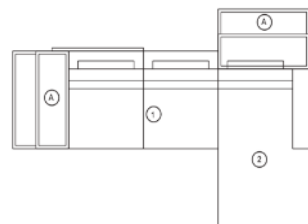

LEATHER

TORI-945/W/L	Walnut & Pyramid Walnut Combination	0