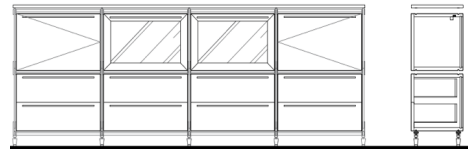

MOBIBEES Sideboard

Marble Top & Aluminum Hardware (RAL color options)
2x Doors, 2x Drop- Lids & 8x Drawers

96 1/2"   36 5/8"   13 3/4"

MOBI-250/W	Walnut	0
MOBI-250/O	Oak	0