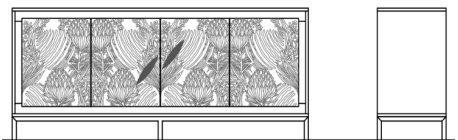

TROPICANA Sideboard
Wood Legs & Metal Hardware
4x Doors, Interior Drawer & Shelves

79 1/8"   35 1/2"   21 5/8"

TEXTURED DOOR FRONTS

TROP-250/W	Walnut	0
TROP-250/O	Oak	0
TROP-250/PW	Pyramid Walnut	0

DEDUCT	To Remove 1x Interior Drawer	0