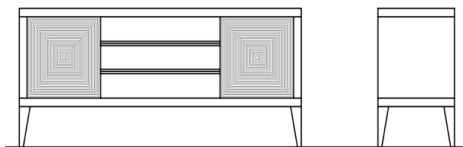

TEXTURED DOORS

RAJA-250/W	Walnut	0
RAJA-250/O	Oak	0
RAJA-250/PW	Pyramid Walnut	0

STANDARD: MATTE 5% SHEEN
HIGH GLOSS ONLY AVAILABLE ON CERTAIN FINISHES; CHECK WITH OFFICE