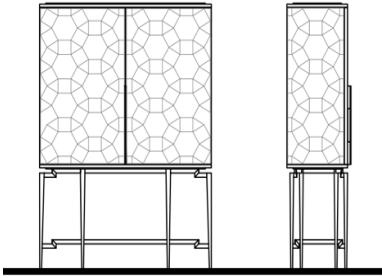

VITRINES & CABINETS

Description		Dimensions in Inches			INFO SHEET
Item No.	Finish	W	H	D	

NIKEA Cabinet

Fabric Pattern in Ultrasuede (Switch Fabric) Colors w/ Metal Legs & Hardware
2x Doors, 2x Interiors Drawers & LED Lighting

45"   63"   16"

NIKE-400/W	Walnut	0
NIKE-400/O	Oak	0