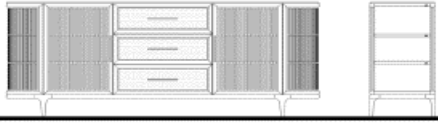

PERA-250/W	Marble Top w/ Walnut	0
PERA-250/O	Marble Top w/ Oak	0

PERA-251/W	Matte Lacquered Top w/ Walnut	0
PERA-251/O	Matte Lacquered Top w/ Oak	0

ALEXANDER BLACK OR OLIVE AVANGARDE ARE THE ONLY MARBLE OPTIONS

PERA Sideboard
Solid Wood
2x Doors & 2x Interior Shelves

59 1/2"   36 1/2"   18"