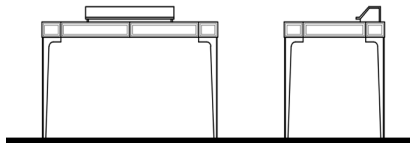

TEXTURED SIDES

CASTLE Desk

Metal Legs, Lacquer Accents, Upholstered Leather Top Pad (Only Mobi Leathers - No Mastrotto)
Top Storage Compartment & Wire Management
2x Drawers

51"   34"   29 1/2"

CAST-500/W	Walnut	0
CAST-500/O	Oak	0
CAST-500/PW	Pyramid Walnut	0