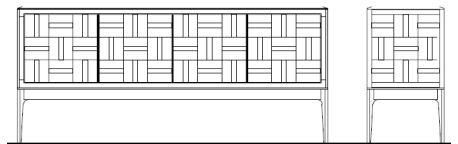

TEXTURED CENTER DOORS

HAREM Sideboard

Wood Legs
4x Doors & Shelves

88 1/2" 33 1/2" 19 5/8"

HARE-250/W	Walnut	0
-------------------	--------	---

HARE-250/PW	Pyramid Walnut	0
--------------------	----------------	---