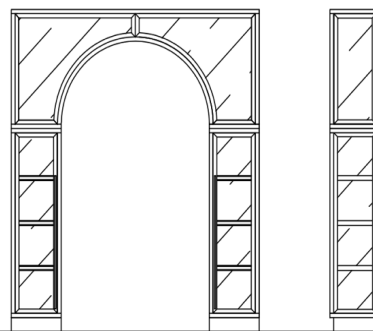

BOLOGNA Cabinet
Metal Accents
2x Doors & LED Lighting

78"   90 1/2"   15 1/2"

BOLO-401/W	Walnut	0
BOLO-401/O	Oak	0