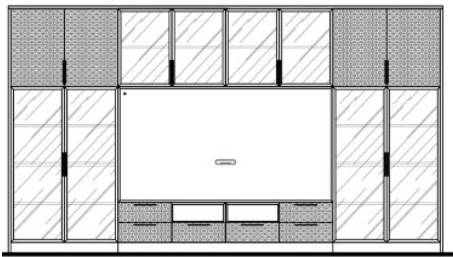

139 1/2" 97" 18"

OTTO-510/W	Walnut	0
OTTO-510/PW	Pyramid Walnut	0

OTTOMAN Library (New)
8x Doors & 4x Sliding Doors
10x Drawers

139 1/2" 97" 18"

OTTO-511/W	Walnut	0
OTTO-511/PW	Pyramid Walnut	0

TEXTURED FRONTS