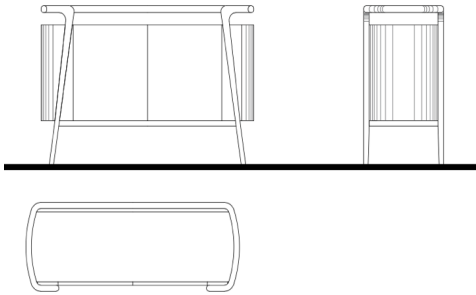

VERSUS Console
2x Doors & Interior Shelf

53"   36"   19 1/2"

VERS-150/W	Ceramic Top w/ Walnut	0
VERS-150/O	Ceramic Top w/ Oak	0

VERS-151/W	Marble Top w/ Walnut	0
VERS-151/O	Marble Top w/ Oak	0

ALEXANDER BLACK, AGORA BEIGE OR OLIVE AVANGARDE ARE THE ONLY MARBLE OPTIONS