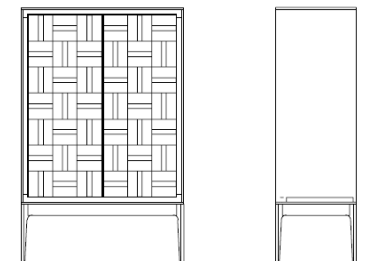

KENTE Cabinet

Fabric Pattern in Ultrasuede (Switch Fabric) Colors w/ Metal Legs & Hardware
2x Doors, Interior Glass Shelves, Pull Out Tray

39 3/8"   61 7/8"   19 5/8"

KENT-400/W	Walnut	0
KENT-400/O	Oak	0