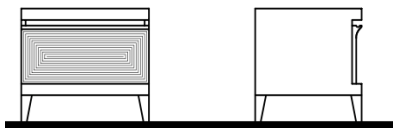

TEXTURED FRONTS

RAJA Nightstand

1x Drawer

23 1/2"   19 1/2"   19 1/2"

RAJA-650/W	Walnut	0
RAJA-650/O	Oak	0
RAJA-650/PW	Pyramid Walnut	0