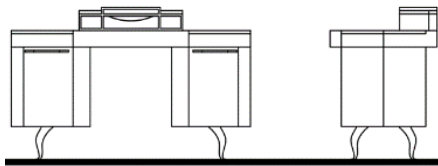

DESKS	Description		Dimensions in Inches			INFO SHEET
	Item No.	Finish	W	H	D	

NEXT Desk

Metal Legs & Accents, Upholstered Leather Top Pad (Only Mobi Leathers - No Mastrotto)
3x Storage Compartments on Desk Top
2x Doors & 1x Drawer

62"   36"   27 1/2"