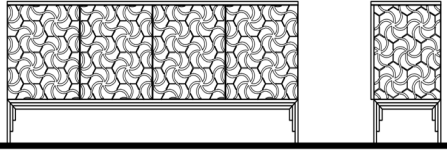

TROIA Chair		26"	33 1/2"	26"	
FABRIC					
TROI-100/W/F	Walnut				0
TROI-100/O/F	Oak				0
LEATHER					
TROI-100/W/L	Walnut				0
TROI-100/O/L	Oak				0

MOBi

SIDEBOARDS

SIDEBOARDS	Description		Dimensions in Inches			INFO SHEET
	Item No.	Finish	W	H	D	