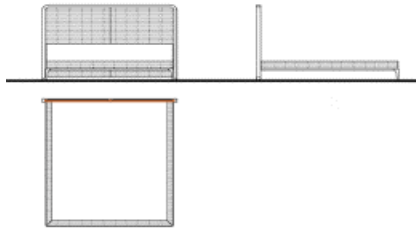

BEDS	Description		Dimensions in Inches			INFO SHEET
	Item No.	Finish	W	H	D	

PERA Queen Size Bed

Upholstered Headboard
Headboard Trim/ Bedframe/ Side Panels / Feet in Solid Wood
95" 47 1/2" 82"

FABRIC			
PERA-602/W/F	Walnut		0
PERA-602/O/F	Oak		0

LEATHER			
PERA-602/W/L	Walnut		0
PERA-602/O/L	Oak		0

PERA King Size Bed

Upholstered Headboard
Headboard Trim/ Bedframe/ Side Panels / Feet in Solid Wood
110 1/2" 47 1/2" 82"

FABRIC			
PERA-603/W/F	Walnut		0
PERA-603/O/F	Oak		0

LEATHER			
PERA-603/W/L	Walnut		0
PERA-603/O/L	Oak		0

PERA California King Size Bed

Upholstered Headboard
Headboard Trim/ Bedframe/ Side Panels / Feet in Solid Wood
106 1/2" 47 1/2" 85 1/2"

FABRIC			
PERA-604/W/F	Walnut		0
PERA-604/O/F	Oak		0

LEATHER			
PERA-604/W/L	Walnut		0
PERA-604/O/L	Oak		0