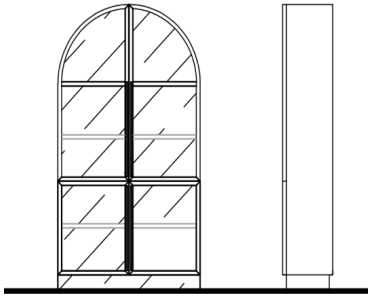

VITRINES & CABINETS	Description		Dimensions in Inches			INFO SHEET
	Item No.	Finish	W	H	D	

BOLOGNA Cabinet - Inner Module

Metal Accents
4x Doors & LED Lighting

45" 80 1/2" 14"

BOLO-402/W	Walnut	0
BOLO-402/O	Oak	0