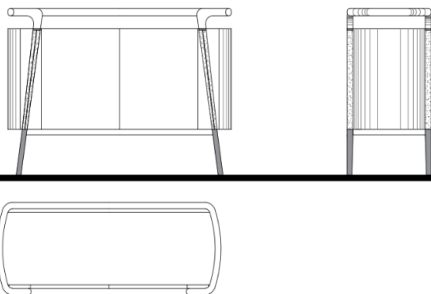

VERSUS Console w/ Leather
Leather Wrapped Legs w/ Metal Sabots (Only Mobi Leathers - No Mastrotto)
2x Doors & Interior Shelf

53"   36"   19 1/2"

VERS-152/W	Ceramic Top w/ Walnut	0
VERS-152/O	Ceramic Top w/ Oak	0

VERS-153/W	Marble Top w/ Walnut	0
VERS-153/O	Marble Top w/ Oak	0

ALEXANDER BLACK, AGORA BEIGE OR OLIVE AVANGARDE ARE THE ONLY MARBLE OPTIONS