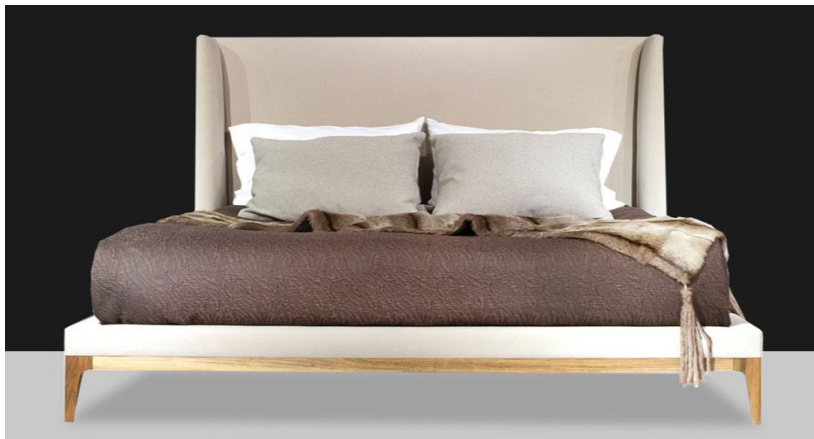

MOBI

BEDS

BEDS	Description		Dimensions in Inches			INFO SHEET
	Item No.	Finish	W	H	D	

CLOUD Queen Size Bed

Upholstered Headboard/ Bedframe
Bedframe /Feet in Wood

66 1/2" 49" 88 1/2"

FABRIC			
CLOU-599/W/F	Walnut		0
CLOU-599/O/F	Oak		0