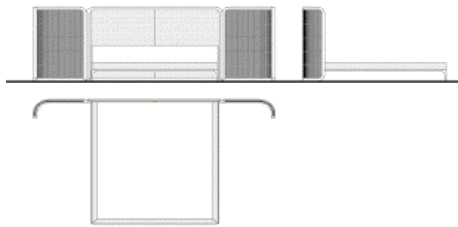

BEDS	Description		Dimensions in Inches			INFO SHEET
	Item No.	Finish	W	H	D	

PERA Queen Size Bed

Upholstered Headboard

Headboard Trim/ Bedframe/ Side Panels / Feet in Solid Wood

125" 47 1/2" 82"

FABRIC

PERA-599/W/F	Walnut	0
PERA-599/O/F	Oak	0

LEATHER

PERA-599/W/L	Walnut	0
PERA-599/O/L	Oak	0

PERA King Size Bed

Upholstered Headboard

Headboard Trim/ Bedframe/ Side Panels / Feet in Solid Wood

140 1/2" 47 1/2" 82"

FABRIC

PERA-600/W/F	Walnut	0
PERA-600/O/F	Oak	0

LEATHER

PERA-600/W/L	Walnut	0
PERA-600/O/L	Oak	0

PERA California King Size Bed

Upholstered Headboard

Headboard Trim/ Bedframe/ Side Panels / Feet in Solid Wood

136 1/2" 47 1/2" 85 1/2"

FABRIC

PERA-601/W/F	Walnut	0
PERA-601/O/F	Oak	0

LEATHER

PERA-601/W/L	Walnut	0
PERA-601/O/L	Oak	0