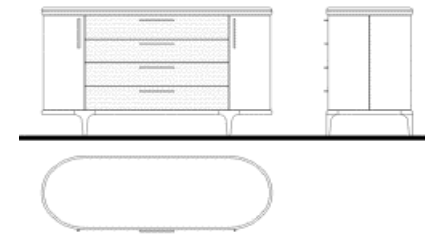

PERA Dresser 2x Doors & 4x Drawers with Faux Leather Upholstered Fronts (Limited Faux Options) Sides/Back in Lacquer w/ Wood Feet		55"	36 1/2"	20 1/2"	

PERA-700/W	Marble Top w/ Walnut				0
PERA-700/O	Marble Top w/ Oak				0

PERA-701/W	Matte Lacquered Top w/ Walnut				0
PERA-701/O	Matte Lacquered Top w/ Oak				0

ALEXANDER BLACK OR OLIVE AVANGARDE ARE THE ONLY MARBLE OPTIONS