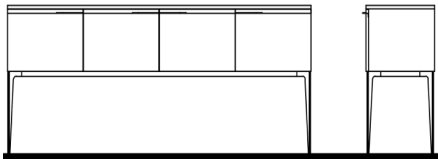

CHARM Sideboard

All Wood w/ Aluminum Legs (Brass Color Only)
4x Doors w/ Interior Drawer & Shelves

86 5/8"   35 1/2"   20 1/2"

CHAR-251/S	Sapelle	0
CHAR-251/W	Walnut	0
CHAR-251/O	Oak	0
CHAR-251/PW	Pyramid Walnut	0

DEDUCT	To Remove 1x Interior Drawer	0