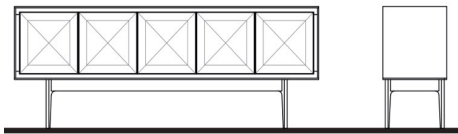

SIDEBOARDS	Description		Dimensions in Inches			INFO SHEET
	Item No.	Finish	W	H	D	

REFLECT Sideboard
Fabric Pattern in Ultrasuede Colors & Wood Legs
5x Doors

94 1/2"   35 1/2"   19 5/8"

REFL-250/W	Walnut	0
REFL-250/O	Oak	0