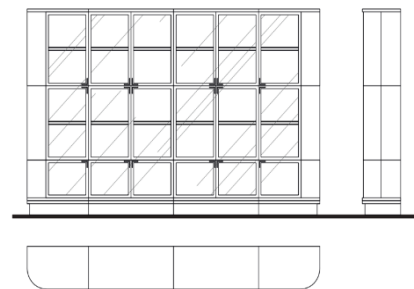

MANHATTAN Library - Composition #2A

Metal Handle & Accents
18x Doors, LED Lights

135 1/2"   85 1/2"   17 1/2"

MANH-510/W	Walnut	0
MANH-510/O	Oak	0
MANH-510/PW	Pyramid Walnut	0