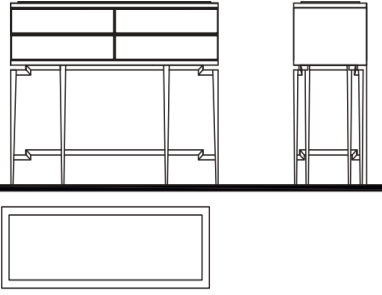

Metal Legs & Glass Top

59" 35 1/2" 19 5/8"

MARI-150/L	Lacquer	0
-------------------	---------	---

CONSOLES	Description		Dimensions in Inches			INFO SHEET
	Item No.	Finish	W	H	D	

NIKEA Console
 Metal Legs & Accents, Lacquer Drawer Fronts
 Glass Top, 4x Drawers