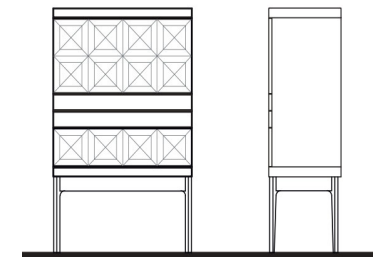

REFLECT Cabinet

Lacquer Fronts, Metal Hardware
Wooden Case & Legs
2x Doors & 3x Drawers

36"   59"   18 1/2"

REFL-400/W	Walnut	0
REFL-400/O	Oak	0