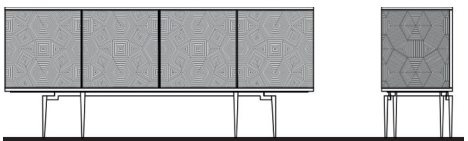

MOBI-250/W	Walnut	0
MOBI-250/O	Oak	0

TEXTURED FRONT

MONDRIAN Sideboard

Glass Top & Lacquer Case
Metal Legs & Hardware
4x Doors & 2x Interior Drawers

75" 33 1/2" 20"

MOND-250/L	Lacquer	0
MOND-250/W	Walnut	0
MOND-250/O	Oak	0
MOND-250/PW	Pyramid Walnut	0