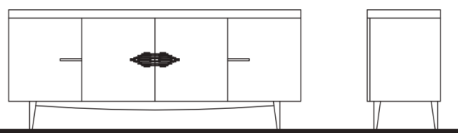

SEVILLA Sideboard
Metal Legs & Hardware
4x Doors w/ Interior Shelves

81 7/8" 35 1/2" 15 3/4"

TEXTURED CASE/TOP

SEVI-250/W	Walnut	0
SEVI-250/PW	Pyramid Walnut	0

SHANGHAI Sideboard
Wood Legs & Metal Hardware
4x Doors, Interior Drawer & Shelves