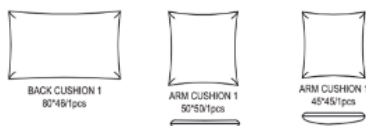

LEATHER

ALEX-953/W/L1	Leather w/ Leather Back & Walnut Legs	0
ALEX-953/W/L2	Leather w/ Walnut Back & Legs	0