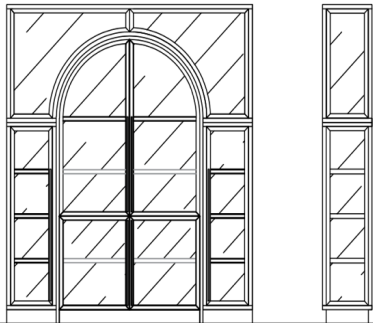

BOLOGNA Cabinet
Metal Accents
6x Doors & LED Lighting

78"   90 1/2"   15 1/2"

BOLO-400/W	Walnut	0
BOLO-400/O	Oak	0