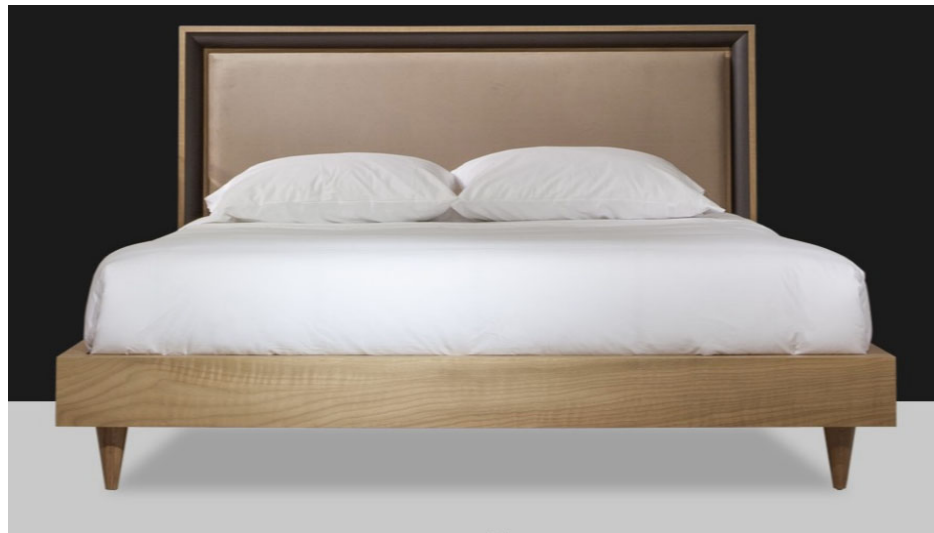

BEDS	Description		Dimensions in Inches			INFO SHEET
	Item No.	Finish	W	H	D	

OSLO Queen Size Bed

Upholstered Headboard
Headboard Trim in Wood/Lacquer w/ Bedframe /Feet in Wood
65"   43 1/2"   84 1/2"

FABRIC			
OSLO-599/W/F	Walnut		0
OSLO-599/O/F	Oak		0
OSLO-599/PW/F	Pyramid Walnut		0

LEATHER			
OSLO-599/W/L	Walnut		0
OSLO-599/O/L	Oak		0
OSLO-599/PW/L	Pyramid Walnut		0

OSLO King Size Bed

Upholstered Headboard
Headboard Trim in Wood/Lacquer w/ Bedframe /Feet in Wood
80 1/2"   43 1/2"   84 1/2"

FABRIC			
OSLO-600/W/F	Walnut		0
OSLO-600/O/F	Oak		0
OSLO-600/PW/F	Pyramid Walnut		0

LEATHER			
OSLO-600/W/L	Walnut		0
OSLO-600/O/L	Oak		0
OSLO-600/PW/L	Pyramid Walnut		0

OSLO California King Size Bed

Upholstered Headboard
Headboard Trim in Wood/Lacquer w/ Bedframe /Feet in Wood
77"   43 1/2"   88 1/2"

FABRIC			
OSLO-601/W/F	Walnut		0
OSLO-601/O/F	Oak		0
OSLO-601/PW/F	Pyramid Walnut		0

LEATHER			
OSLO-601/W/L	Walnut		0
OSLO-601/O/L	Oak		0
OSLO-601/PW/L	Pyramid Walnut		0