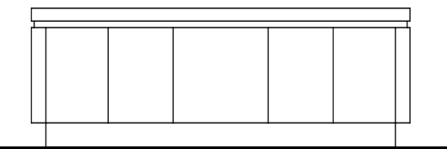

SIDEBOARDS	Description		Dimensions in Inches			INFO SHEET
	Item No.	Finish	W	H	D	

ALHAMBRA Sideboard

Metal Legs & Gold Laminate Accents (Only Color Available)
4x Doors, 1x Interior Drawer & Shelves

81 7/8"   35 1/2"   19 1/2"

ALHA-250/PW	Pyramid Walnut	0
ALHA-250/WB	Walnut Burl	0

DEDUCT	To Remove 1x Interior Drawer	0

ARIA Sideboard

Wood Legs
4x Doors, 1x Interior Drawer & Shelves

82 5/8"   35 1/2"   21 1/4"

ARIA-250/W	Walnut	0
ARIA-250/O	Oak	0
ARIA-250/PW	Pyramid Walnut	0

DEDUCT	To Remove 1x Interior Drawer	0

BROOKLYN Sideboard

Metal Legs & Hardware
4x Doors w/ Interior Shelves

94 1/2"   34 1/4"   21 5/8"

BROO-250/W	Walnut	0
BROO-250/O	Oak	0
BROO-250/PW	Pyramid Walnut	0

TEXTURED CASE /PLAIN TOP

CANOE Sideboard

Laminate Metal Accent Details
4x Doors, 3x Drawers & Interior Shelves

101 1/2"   33 1/2"   19 5/8"

CANO-250/W	Walnut	0
CANO-250/O	Oak	0
CANO-250/PW	Pyramid Walnut	0
CANO-250/WB	Walnut Burl	0

DEDUCT	To Remove 1x Interior Drawer	0

CANOE Sideboard

Polished Stainless Steel Legs (no other metal options)
4x Doors, 1x Drawer & Interior Shelves

78 7/8"   21 7/8"   21 7/8"

CANO-251/W	Walnut	0
CANO-251/O	Oak	0
CANO-251/PW	Pyramid Walnut	0
CANO-251/WB	Walnut Burl	0

DEDUCT	To Remove 1x Interior Drawer	0