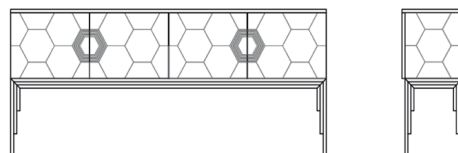

SEVILLA Sideboard
Metal Legs & Hardware
4x Doors w/ Interior Shelves

81 7/8"   35 1/2"   15 3/4"

TEXTURED CASE/TOP

SEVI-250/W	Walnut	0
SEVI-250/PW	Pyramid Walnut	0