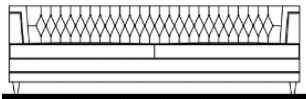

LEATHER

BOST-916/W/L	Walnut	0
BOST-916/O/L	Oak	0