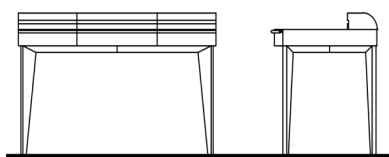

TEXTURED SIDES

CASTLE Desk

Metal Legs, Lacquer Accents, Upholstered Leather Top Pad (Only Mobi Leathers - No Mastrotto)
Top Storage Compartment & Wire Management
2x Drawers

51" 34" 29 1/2"

CAST-500/W	Walnut	0
CAST-500/O	Oak	0
CAST-500/PW	Pyramid Walnut	0