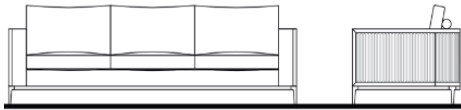

SOFAS & SECTIONALS	Description		Dimensions in Inches			INFO SHEET
	Item No.	Finish	W	H	D	

MANHATTAN 3 Seater Sofa

Slatted Panel/ Frame (Black Slats)
Wood Legs

101"   31 1/2"   38"

FABRIC			
MANH-910/W/F1	Fabric w/ Fabric Back & Walnut Legs		0
MANH-910/W/F2	Fabric w/ Walnut Back & Legs		0
MANH-910/O/F1	Fabric w/ Fabric Back & Oak Legs		0
MANH-910/O/F2	Fabric w/ Oak Back & Legs		0
MANH-910/PW/F	Fabric w/ Pyramid Walnut Back		0

LEATHER			
MANH-910/W/L1	Leather w/ Leather Back & Walnut Legs		0
MANH-910/W/L2	Leather w/ Walnut Back & Legs		0
MANH-910/O/L1	Leather w/ Leather Back & Oak Legs		0
MANH-910/O/L2	Leather w/ Oak Back & Legs		0
MANH-910/PW/L	Leather w/ Pyramid Walnut Back		0