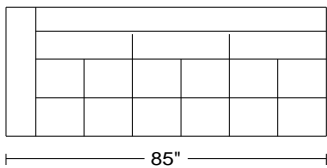

## Model 0077 Studio

Leather Eurosoft 7525 w/ Black Wood Feet

Model No.	Item No.	Dimensions	Retail				
			B	C	D	E	G
			Orvieto	EuroSoft/ Marmo	King/ Spesso/ Mastrotto/ Native/ Heritage/ Vintage	Marco	Nubuck/ Klar
0077	4RA/LAF	Left Arm Facing Sofa	\$5,404	\$5,966	\$6,573	\$7,248	\$8,804

Width: 85"  
Height: 33"  
Depth: 38"

0077

BXL/RAF

Right Arm Facing Large Chaise

\$5,655

\$6,239

\$6,877

\$7,582

\$9,214

Width: 37"  
Height: 33"  
Depth: 88 1/2"

As Shown:

\$11,059

\$12,205

\$13,449

\$14,831

\$18,019