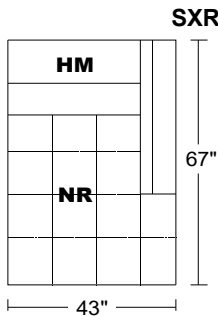

## Model 0415 Vici II

Leather Orvieto 9409 w/ Brushed Stainless Steel Feet

Model No.	Item No.	Dimensions	Retail			
			B	C	D	E
			Orvieto	EuroSoft/ Marmo/ Spesso	King/ Mastrotto/ Rocco/ Vintage	Marco
0415	3RAHMEBE/LAF 3LAHMEBE/RAF	Left Arm Facing Mid-Sofa Right Arm Facing Mid-Sofa	\$11,036	\$12,159	\$13,389	\$14,747

incl Motorized Head Mechanisms &  
2 Reclining Seats w/ Electrical  
Switch & Button Switch

Width: 78"  
Height: 32"  
Height w/ HM Raised: 42"  
Depth: 42"  
Depth w/ Recliner: 62"

0415	SXLHM/RAF	Right Arm Facing Small Chaise	\$6,664	\$7,340	\$8,083	\$8,903
------	-----------	-------------------------------	---------	---------	---------	---------

SXRHM/LAF

Left Arm Facing Small Chaise

incl Motorized Head Mechanism

Width: 43"  
Height: 32"  
Depth: 67"

<b>AS SHOWN</b>	<b>\$17,700</b>	\$19,499	\$21,472	\$23,650
-----------------	-----------------	----------	----------	----------