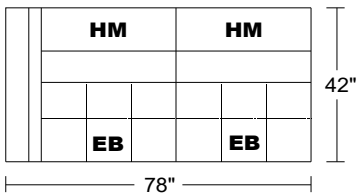

incl Motorized Head Mechanisms &  
2 Reclining Seats w/ Electrical  
Switch & Button Switch

Width: 78"  
Height: 32"  
Height w/ HM Raised: 42"  
Depth: 42"  
Depth w/ Recliner: 62"

0415	SXLHM/RAF	Right Arm Facing Small Chaise	\$6,664	\$7,340	\$8,083	\$8,903
------	-----------	-------------------------------	---------	---------	---------	---------

SXRHM/LAF

Left Arm Facing Small Chaise

incl Motorized Head Mechanism

Width: 43"  
Height: 32"  
Depth: 67"

<b>AS SHOWN</b>	<b>\$17,700</b>	\$19,499	\$21,472	\$23,650
-----------------	-----------------	----------	----------	----------