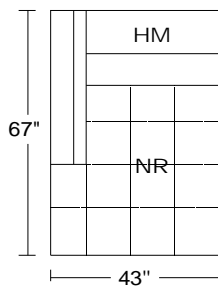

Width: 78"  
 Height: 32"  
 Height w/ HM Raised: 42"  
 Depth: 42"  
 Depth w/ Recliner: 62"

**0415 SXLHM/RAF Right Arm Facing Small Chaise**  
**SXRHM/LAF Left Arm Facing Small Chaise**  
 incl Motorized Head Mechanism

Width: 43"  
 Height: 32"  
 Depth: 67"