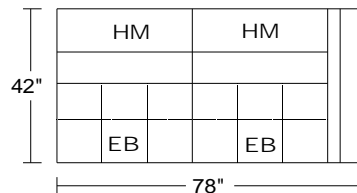

Width: 78"  
 Height: 32"  
 Height w/ HM Raised: 42"  
 Depth: 42"  
 Depth w/ Recliner: 62"

**0415 SXLHM/RAF Right Arm Facing Small Chaise**  
**SXRHM/LAF Left Arm Facing Small Chaise**  
 incl Motorized Head Mechanism

Width: 43"  
 Height: 32"  
 Depth: 67"