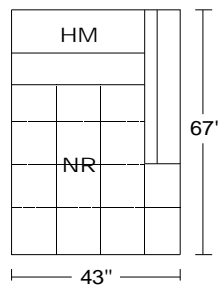

Width: 78"  
 Height: 32"  
 Height w/ HM Raised: 42"  
 Depth: 42"  
 Depth w/ Recliner: 62"

**0415 SXLHM/RAF Right Arm Facing Small Chaise**  
**SXRHM/LAF Left Arm Facing Small Chaise**  
 incl Motorized Head Mechanism

Width: 43"  
 Height: 32"  
 Depth: 67"