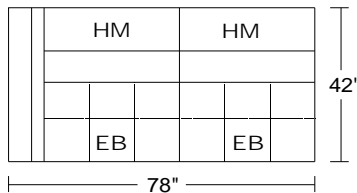

Width: 78"  
 Height: 32"  
 Height w/ HM Raised: 42"  
 Depth: 42"  
 Depth w/ Recliner: 62"

**0415 SXLHM/RAF Right Arm Facing Small Chaise**  
**SXRHM/LAF Left Arm Facing Small Chaise**  
 incl Motorized Head Mechanism

Width: 43"  
 Height: 32"  
 Depth: 67"