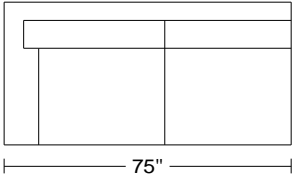

# PLANUM QUICK SHIP PROGRAM

Model 0443 Belvedere

Leather Eurosoft 7525 w/ Antique Brass Feet

**0443 3RA/LAF Left Arm Facing Mid-Sofa**

Width: 75"  
Height: 30 1/2"  
Depth: 40"

**0443 JXL/RAF Right Arm Facing Extra Chaise**

Width: 42"  
Height: 30 1/2"  
Depth: 65"