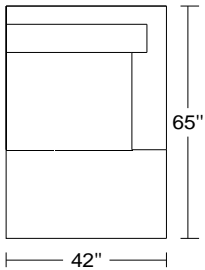

# PLANUM QUICK SHIP PROGRAM

Model 0443 Belvedere

Leather Eurosoft 7525 w/ Antique Brass Feet

**0443 3RA/LAF Left Arm Facing Mid-Sofa**

Width: 75"  
Height: 30 1/2"  
Depth: 40"

**0443 JXL/RAF Right Arm Facing Extra Chaise**

Width: 42"  
Height: 30 1/2"  
Depth: 65"