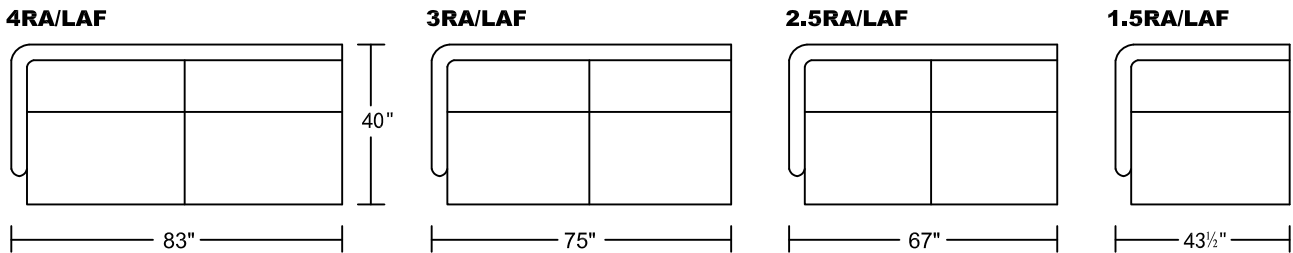

# ONDULARE I 0476A-M1

---

Designed by Kelvin Ng

---

---