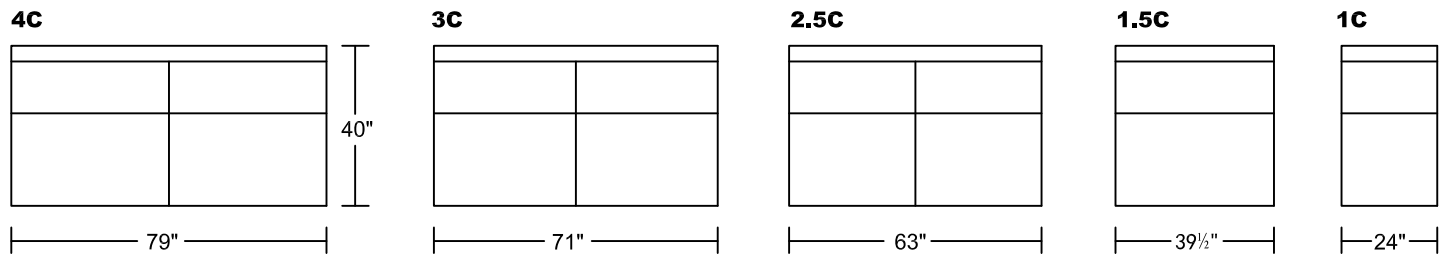

# ONDULARE I 0476A-M1

---

Designed by Kelvin Ng

---

---