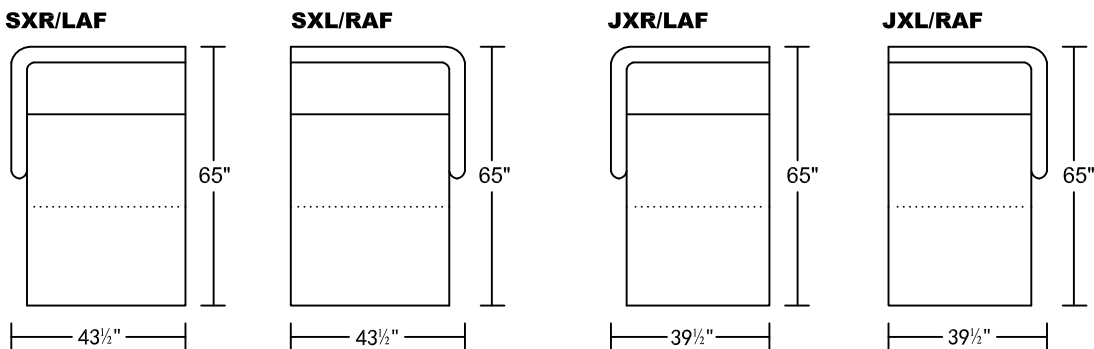

ONDULARE I 0476A-M1

Designed by Kelvin Ng