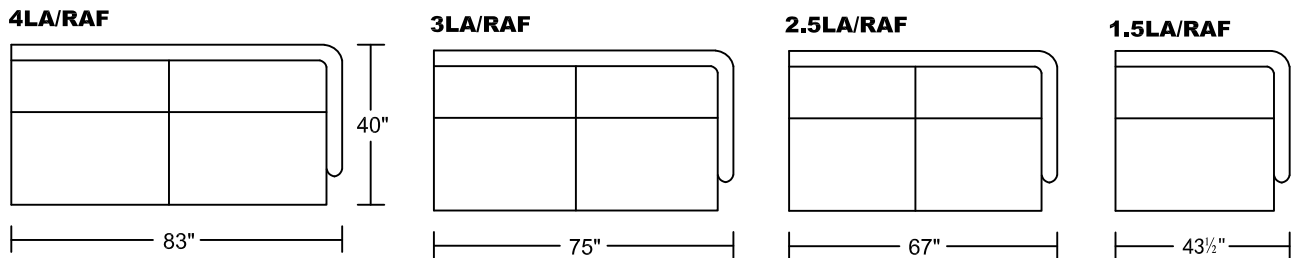

# ONDULARE I 0476A-M1

---

Designed by Kelvin Ng

---

---