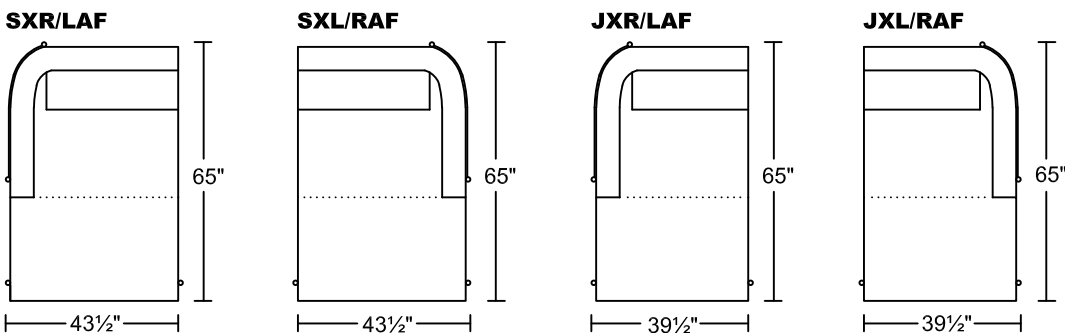

COLONNA II 0565A-M1

Designed by Kelvin Ng