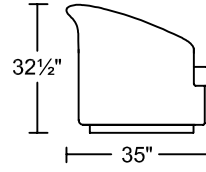

AC65 ASTI

Designed for KELVIN GIORMANI

1DV

1D