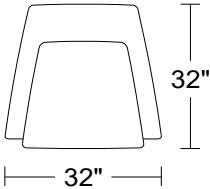

PLANUM QUICK SHIP PROGRAM

Model AC60 Rio

Leather Eurosoft 7574

AC60

1DV

Swivel Chair

Width: 32"
Height: 30"
Depth: 32"